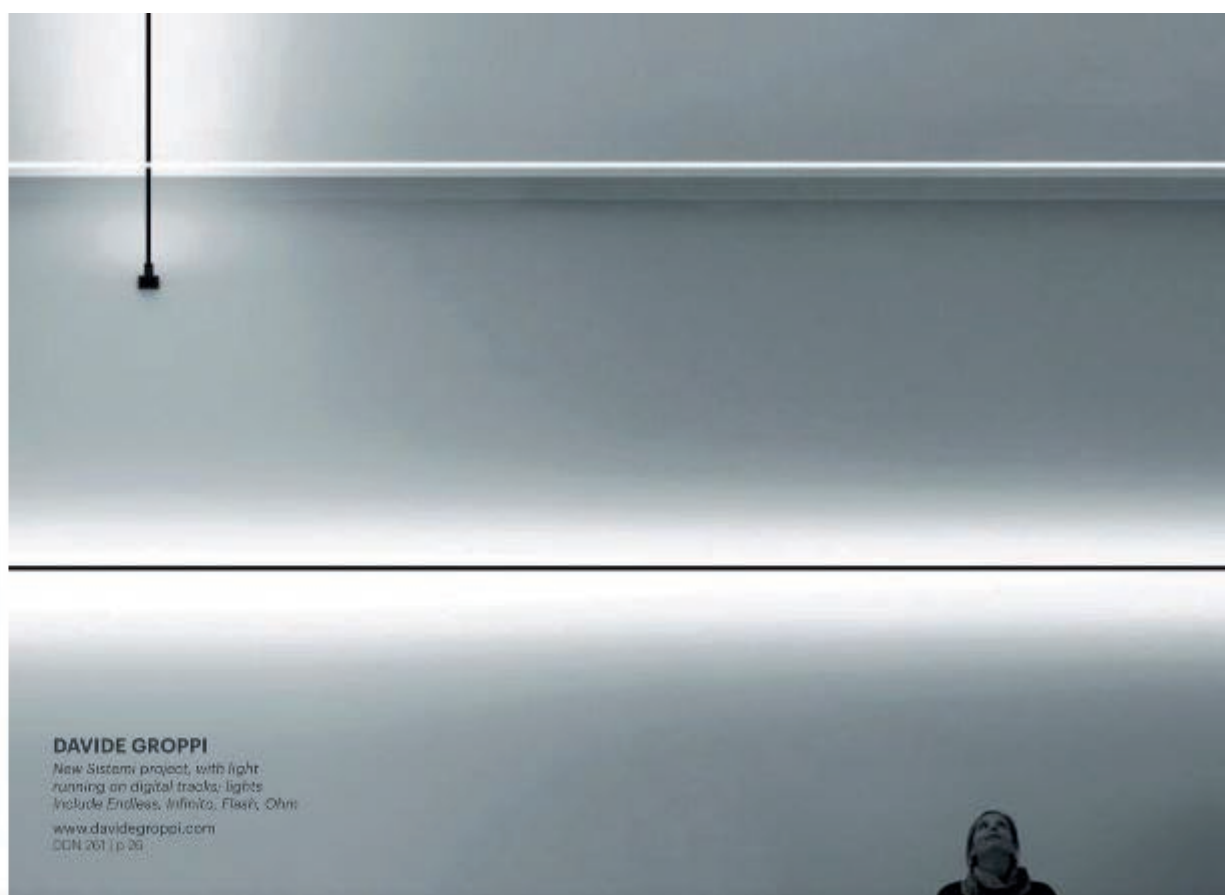

STUDIO ZDA

'Case One', new home in Soriano, with lighting designer Stefano Rossi

www.zupellidesignarchitettura.com
DDN 261 | p. 78

DAVIDE GROPPI

New Sistemi project, with light running on digital tracks: lights include Endless, Infinito, Floor, Ohm