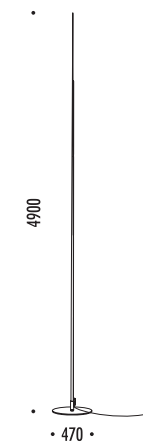

DESIGN DAVIDE GROPPI - GIORGIO RAVA - 2020
AUBENSTEHLEUCHTE - GLASFASER - METALL
OUTDOOR FLOOR LAMP - FIBERGLASS - METAL

CE IP 65

ORIGINE OUTDOOR