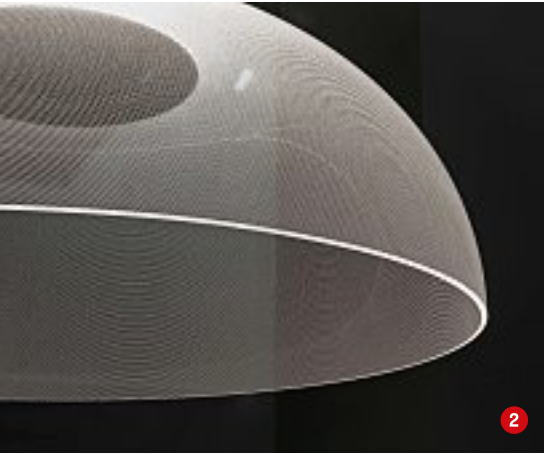

1

2

3

1. Tobias Grau, *Salt & Pepper* by Tobias Grau
EUROLUCE PAD. 13

2. LineaLight Group, *Demy* by Mirco Crosatto
SHOWBAR, VIA SAN MARCO 38

3. Vistosi, *Futura* by Hangar Design Group
EUROLUCE PAD. 11

4. Il Fanale/Torremato, *Miami* by Elena Salmistraro
EUROLUCE PAD. 13