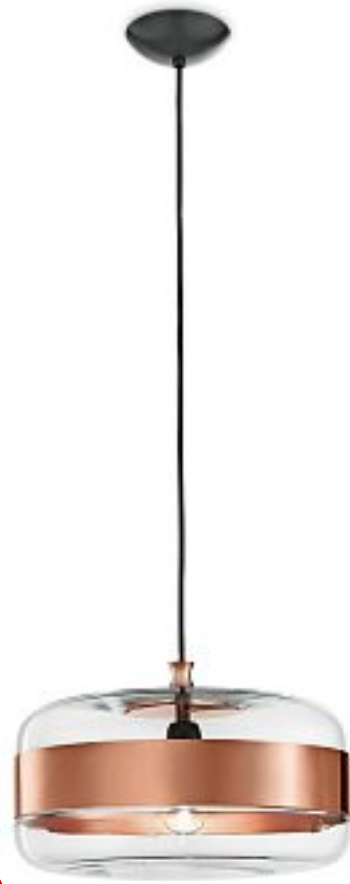

1

2

3

1. Tobias Grau, *Salt & Pepper* by Tobias Grau
EUROLUCE PAD. 13

2. LineaLight Group, *Demy* by Mirco Crosatto
SHOWBAR, VIA SAN MARCO 38

3. Vistosi, *Futura* by Hangar Design Group
EUROLUCE PAD. 11

4. Il Fanale/Torremato, *Miami* by Elena Salmistraro
EUROLUCE PAD. 13

5. Targetti, *OZ*
FRIDA DISOPRA, VIA POLLAIUOLO 3

6. Davide Groppi, *Meridiana* by Davide Groppi
EUROLUCE PAD. 11 + VIA MEDICI 13

4

5

6

7