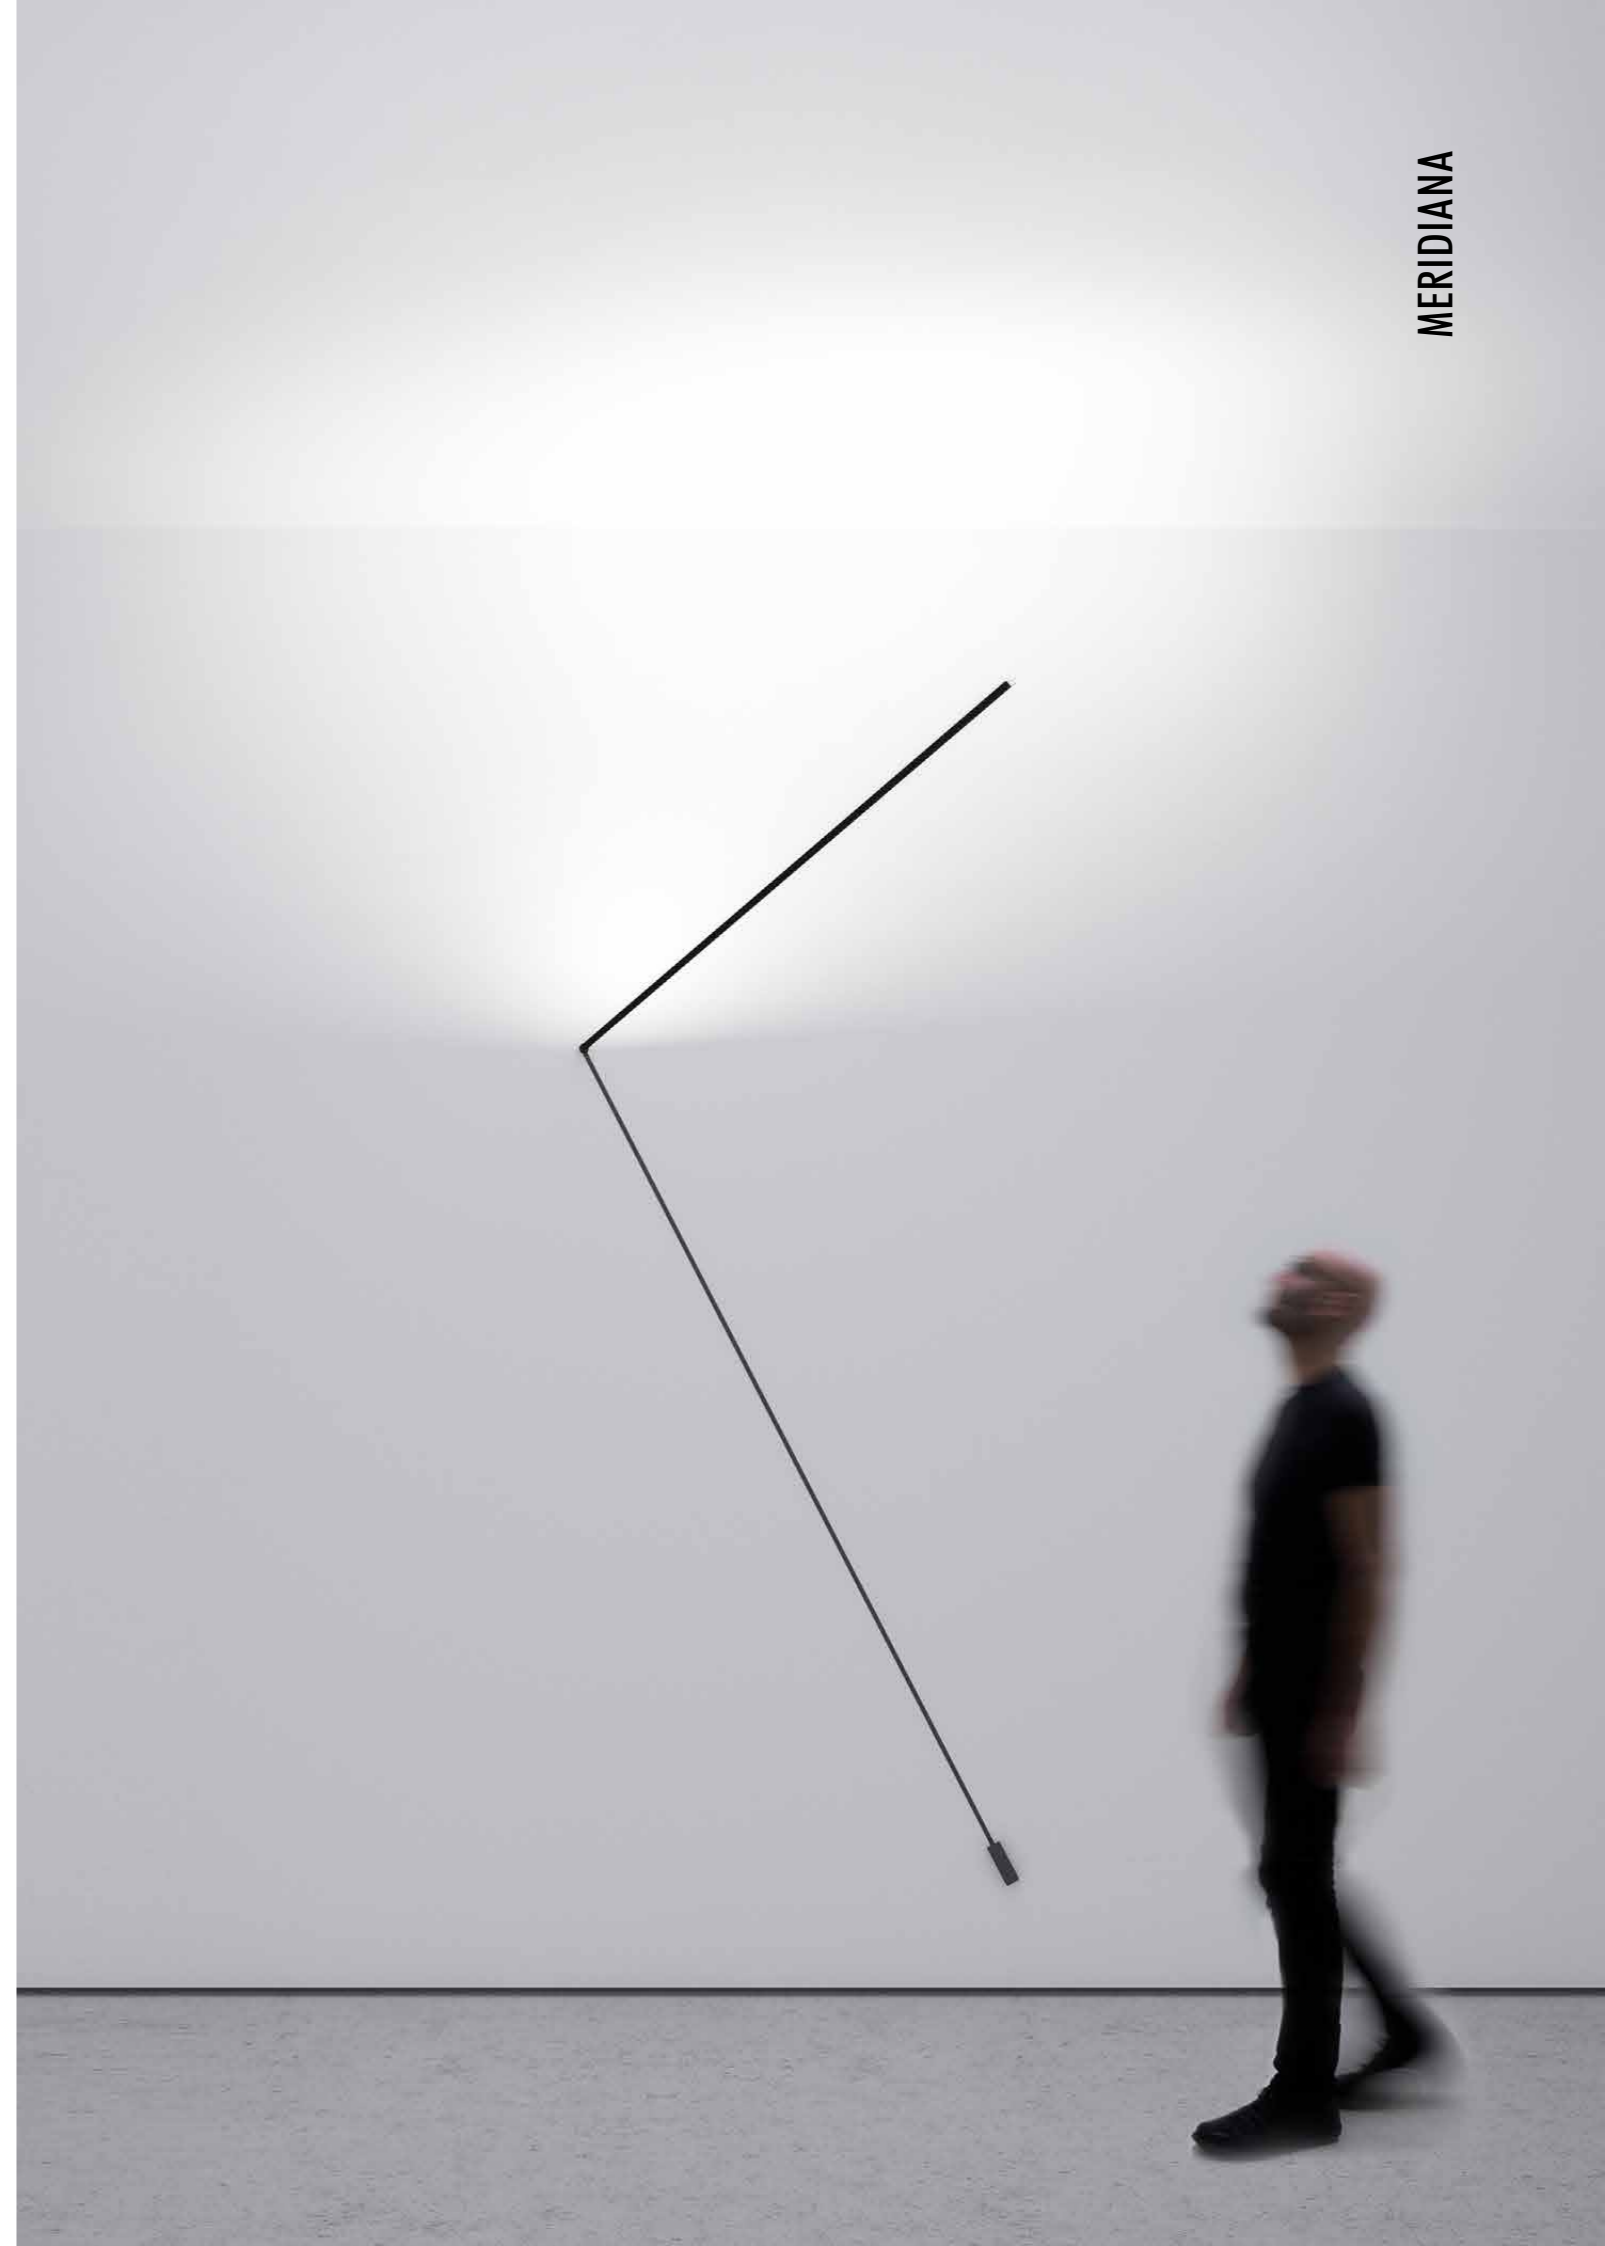

davide groppi

NOVELTY 2018

This project combines light, shadow and ... time.

Like Nulla, Infinito and Pablo, this is another addition to our "Spatial Concept" line.

It creates a presence that is both symbolic and surprising.

This lamp can be installed anywhere, taking advantage of our Endless patent, without the need to put electric wires in one place only.

The shadow of the sundial is also the system used to send electricity to the LED lights.

La lampada può essere installata dove si desidera sfruttando il nostro brevetto Endless quindi senza il vincolo della posizione dei cavi di alimentazione a parete.

L'ombra della meridiana è anche il sistema di alimentazione dei LED.

La luce diventa ombra che ritorna ad essere luce.

*(Meridiana - Sundial - Cadran solaire - Reloj de sol - Sonnenuhr)

40 W LED - 4400 lm

ENDLESS

Design Davide Groppi, 2018

This system was created and patented by our Team in order to transport electric energy in a digital and graphic manner. It's the idea of considering walls and ceilings like electronic circuits so that the positioning of lights and light fixtures can be done easily and freely. Endless is an adhesive tape that conducts electricity and can be placed anywhere on walls and ceilings to bring electricity to our lighting projects. This system comes with various accessories to provide and manage the flow of electricity.