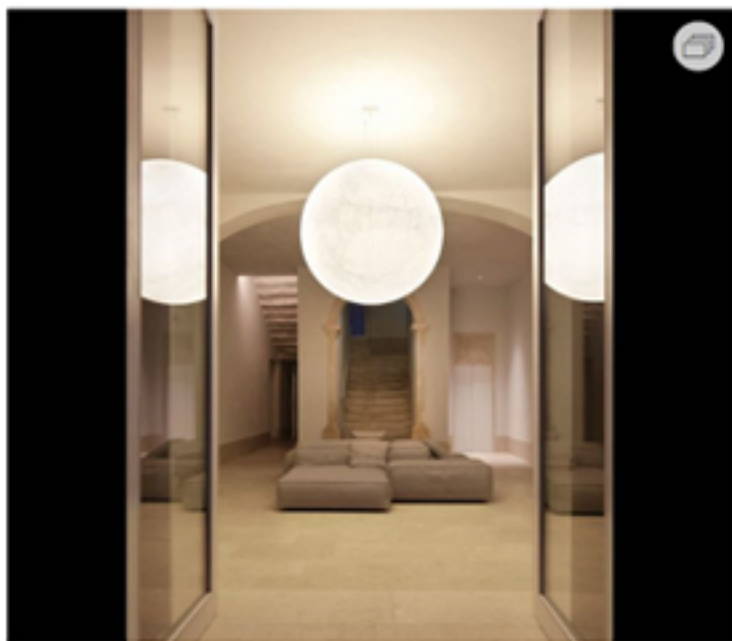

Already a member or subscriber?

Activate your account today to gain access to the RIBA Journal

ACTIVATE

Products
Lighting

Specified: Lighting Jul/Aug

4 August 2017

Region: United Kingdom

More: House, Bjarke Ingels Group, Interiors, Facades, Gallery, Studio, Hospital, Education

Read Later

Share this article

Hospitality lighting

Daide Groppi

This will make a strange shew to those that know not the conceit: Let a fine Virginall wyar bee concealed in every wick, and left of some length above, to fasten the same to the postes in the roof of your house; & if the room be any thing high roofed, it will bee hardly discerned, and the flame though it consume the tallow, yet it will not melt the wyer.