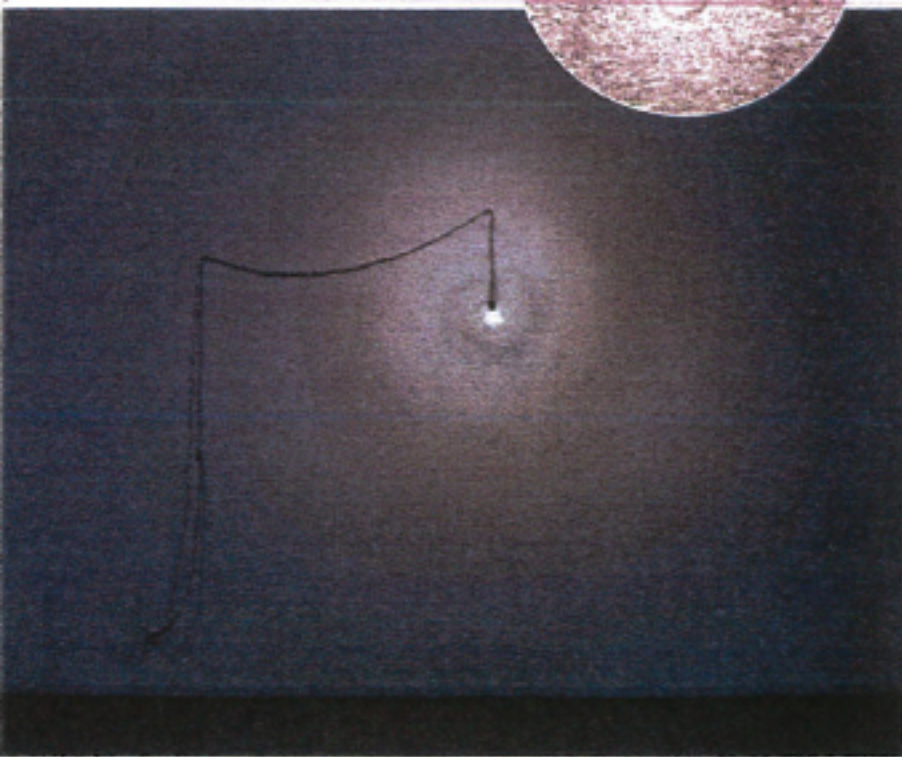

Daide Groppi
All Black 2008

Iran do Espirito Santo
Red Bulb 2009

Dan Flavin
Rose 1962-1966 ca
New York, MoMA Museum of Modern Art
Photo: The Museum of Modern Art,
New York/Scala, Firenze
© Dan Flavin, by SIAE 2017

David Graas
Huddle 2012

Ingo Maurer
Lucellino Wall 1992

Harry Thaler
Edison's nightmare 2014
Photo: Davide Groppi

Wang Zhiyuan
Close to the Warm 2013
Photo courtesy Wang Zhiyuan e/ and White Rabbit Collection

Katie Paterson
Light bulb to Simulate Moonlight (dettaglio/ detail) 2008
Matthew Bown Gallerie, Berlin, 2010
Photo: © MJC, 2010
Courtesy Katie Paterson

Vanessa Billy
Clear as sky 2013
Photo: Jens Ziehe