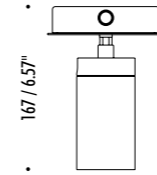

The sizes are expressed in millimeters.

DESIGN 2016
WALL AND CEILING LAMP - METAL

TRICK TRACK

18530303	MATT WHITE	120 V - 60 Hz - MAX 10 W LED - GU10 ADJUSTABLE - BULB NOT INCLUDED WHITE CABLE 2 m MAXIMUM 20 CONNECTABLE LUMINAIRES
18530403	MATT BLACK	120 V - 60 Hz - MAX 10 W LED - GU10 ADJUSTABLE - BULB NOT INCLUDED BLACK CABLE 2 m MAXIMUM 20 CONNECTABLE LUMINAIRES