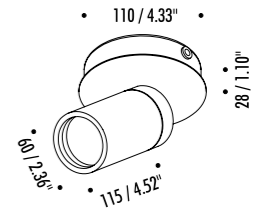

The sizes are expressed in millimeters.

DESIGN 2016
WALL AND CEILING LAMP - METAL

TRICK TRACK

18530303	MATT WHITE	120 V - 60 Hz - MAX 10 W LED - GU10 ADJUSTABLE - BULB NOT INCLUDED WHITE CABLE 2 m MAXIMUM 20 CONNECTABLE LUMINAIRES
18530403	MATT BLACK	120 V - 60 Hz - MAX 10 W LED - GU10 ADJUSTABLE - BULB NOT INCLUDED BLACK CABLE 2 m MAXIMUM 20 CONNECTABLE LUMINAIRES