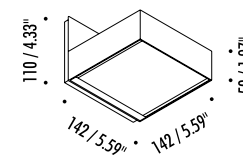

DESIGN DAVIDE GROPPI - ALBERTO ZATTIN - 2011
WALL LAMP - GLASS - METAL

TOAST LED

16500103	POLISHED CHROME	120 V - 60 Hz - 12 W LED - 3000K - 900 lm WHITE WALL BACK PLATE - NOT DIMMABLE
16500303	MATT WHITE	
16500403	MATT BLACK	
16500803	BRUSHED BRASS	
16501403	BRUSHED CHROME	

DESIGN DAVIDE GROPPI - ALBERTO ZATTIN - 2001
WALL LAMP - GLASS - METAL

TOAST

10460103	POLISHED CHROME	120 V - 60 Hz - MAX 100 W - R7s WHITE WALL BACK PLATE - BULB NOT INCLUDED
10460303	MATT WHITE	
10460403	MATT BLACK	
10460803	BRUSHED BRASS	
10461403	BRUSHED CHROME	