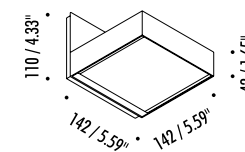

DESIGN DAVIDE GROPPI - ALBERTO ZATTIN - 2011
WALL LAMP - GLASS - METAL

TOAST LED

16500103	POLISHED CHROME	120 V - 60 Hz - 12 W LED - 3000K - 900 lm WHITE WALL BACK PLATE - NOT DIMMABLE
16500303	MATT WHITE	
16500403	MATT BLACK	
16500803	BRUSHED BRASS	
16501403	BRUSHED CHROME	

DESIGN DAVIDE GROPPI - ALBERTO ZATTIN - 2001
WALL LAMP - GLASS - METAL

TOAST

10460103	POLISHED CHROME	120 V - 60 Hz - MAX 100 W - R7s WHITE WALL BACK PLATE - BULB NOT INCLUDED
10460303	MATT WHITE	
10460403	MATT BLACK	
10460803	BRUSHED BRASS	
10461403	BRUSHED CHROME	