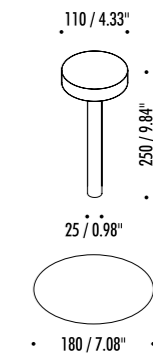

DESIGN DAVIDE GROPPI - 2017
TABLE LAMP - METAL - METHACRYLATE

TetaTeT Flûte