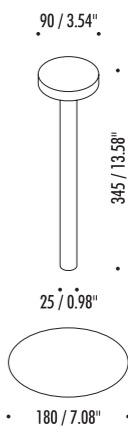

Compasso d'Oro ADI  
Mention of Honour  
2016

The sizes are expressed in millimeters / inches.

DESIGN DAVIDE GROPPI - 2013  
TABLE LAMP - ABS - METHACRYLATE - METAL

TetateT

1A0310303	MATT WHITE - 3000K	2 W LED - 178 lm - CRI > 80 RECHARGEABLE BATTERY 4,8 V NiMH 4300 mAh MAGNETIC FIXING - INCLUDES CHARGER INPUT 100-240 V - 50/60 Hz ON/OFF SWITCH WITH TOUCH TECHNOLOGY - BATTERY LIFE TWELVE HOURS MINIMUM 3 PIECES
1A0310303-27	MATT WHITE - 2700K	

OPTIONAL ACCESSORIES

1A0430303	MATT WHITE	RECHARGEABLE BATTERY 4,8 V NiMH 4300 mAh
50650610	STANDARD	CHARGER INPUT 100-240 V - 50/60 Hz - OUTPUT 800 mA DC - 4,8-12 V - 36 W - IP20