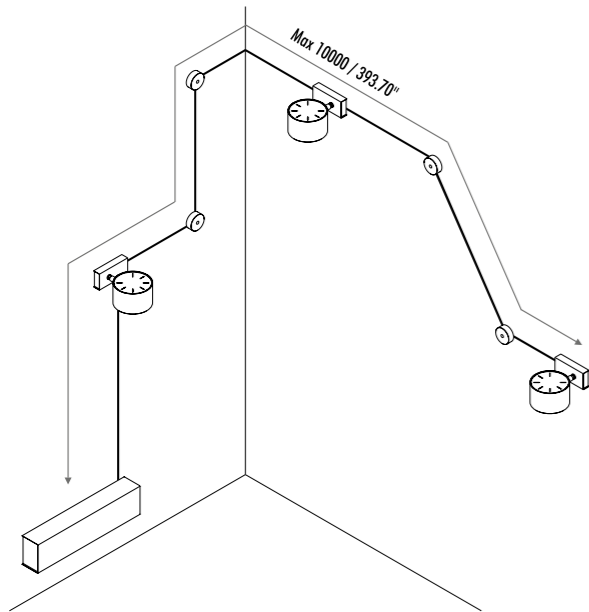

Finally freed, light becomes the artist's brush.

The sizes are expressed in millimeters / inches.

19990303	MATT WHITE - 5 m	ENDLESS - MAX 150 W - MAX 48 V DC - MAX 4 A	
19990403	MATT BLACK - 5 m		
1A0050303	MATT WHITE - 10 m		
1A0050403	MATT BLACK - 10 m		

1A0370003	STANDARD	FIXING ROUGH WALLS KIT - 2,5 m	
-----------	----------	--------------------------------	--

19610303	MATT WHITE	TERMINAL BOX WITH 2 TERMINALS INCLUDED	
19610403	MATT BLACK		

1A0030303	MATT WHITE	POWER BASE	
1A0030403	MATT BLACK		

19690003	STANDARD	TERMINALS - 2 PIECES	
----------	----------	----------------------	--

1A0810303	MATT WHITE	POWER BASE - REMOTE VERSION	
1A0810403	MATT BLACK		

POWER SUPPLY KIT WITH PLUG

WALL AND CEILING ROSE KIT