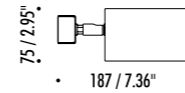

The sizes are expressed in millimeters / inches.

DESIGN DAVIDE GROPPI - 2018
WALL AND CEILING LAMP - METAL

SPOT ENDLESS

1A1070303	MATT WHITE	48 V DC - MAX 12,6 W LED MAX 5 SPOT ON ENDLESS COMPULSORY POWER SUPPLY KIT NOT INCLUDED LED MODULE NOT INCLUDED OPTIONAL LED MODULE ACCESSORIES NOT INCLUDED
1A1070403	MATT BLACK	