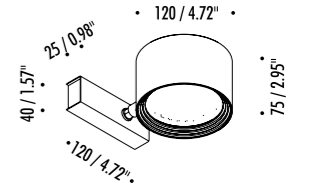

The sizes are expressed in millimeters / inches.

DESIGN DAVIDE GROPPI - 2018
WALL AND CEILING LAMP - METAL

SPOT ENDLESS

1A1070303	MATT WHITE	48 V DC - MAX 12,6 W LED MAX 5 SPOT ON ENDLESS COMPULSORY POWER SUPPLY KIT NOT INCLUDED LED MODULE NOT INCLUDED OPTIONAL LED MODULE ACCESSORIES NOT INCLUDED
1A1070403	MATT BLACK	