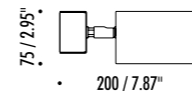

1A1080303	MATT WHITE	48 V DC - MAX 12,6 W LED MAX 5 SPOT ON ENDLESS DIMMABLE WIRELESS CONTROL ONLY WITH DEDICATED APP by DAVIDE GROPPI COMPULSORY POWER SUPPLY KIT NOT INCLUDED LED MODULE NOT INCLUDED OPTIONAL LED MODULE ACCESSORIES NOT INCLUDED
1A1080403	MATT BLACK	

COMPULSORY ACCESSORIES

50041500	LED MODULE 15° SPOT	12,6 W LED (350 mA) - 15° - 3000K - 1350 lm - CRI 90 - DIMMABLE
50041510	LED MODULE 15° SPOT	12,6 W LED (350 mA) - 15° - 2700K - 1269 lm - CRI 90 - DIMMABLE
50041350	LED MODULE 24° SPOT	12,6 W LED (350 mA) - 24° - 3000K - 1361 lm - CRI 90 - DIMMABLE
50041450	LED MODULE 24° SPOT	12,6 W LED (350 mA) - 24° - 2700K - 1281 lm - CRI 90 - DIMMABLE

OPTIONAL ACCESSORIES

1A1210003	STANDARD	DARKLIGHT