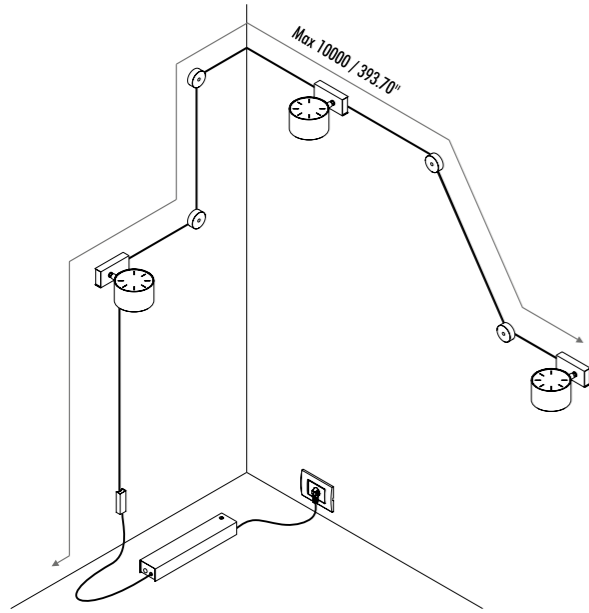

Finally freed, light becomes the artist's brush.

The sizes are expressed in millimeters / inches.

19990303	MATT WHITE - 5 m	ENDLESS - MAX 150 W - MAX 48 V DC - MAX 4 A	
19990403	MATT BLACK - 5 m		
1A0050303	MATT WHITE - 10 m		
1A0050403	MATT BLACK - 10 m		

1A0370003	STANDARD	FIXING ROUGH WALLS KIT - 2,5 m	
-----------	----------	--------------------------------	--

19610303	MATT WHITE	TERMINAL BOX WITH 2 TERMINALS INCLUDED	
19610403	MATT BLACK		

1A0030303	MATT WHITE	POWER BASE	
1A0030403	MATT BLACK		

19690003	STANDARD	TERMINALS - 2 PIECES	
----------	----------	----------------------	--

1A0810303	MATT WHITE	POWER BASE - REMOTE VERSION	
1A0810403	MATT BLACK		

POWER SUPPLY KIT WITH PLUG

WALL AND CEILING ROSE KIT