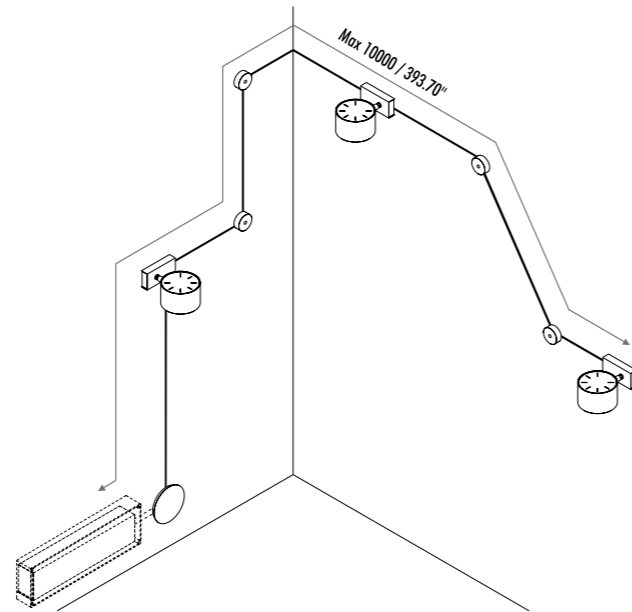

19690003	STANDARD	TERMINALS - 2 PIECES	
----------	----------	----------------------	--

1A0810303	MATT WHITE	POWER BASE - REMOTE VERSION	
1A0810403	MATT BLACK		

POWER SUPPLY KIT WITH PLUG

WALL AND CEILING ROSE KIT

REMOTE POWER SUPPLY KIT

The sizes are expressed in millimeters / inches.

COMPULSORY POWER SUPPLY FOR ENDLESS ON/OFF SYSTEM - SPOT ENDLESS IOT - DOT ENDLESS IOT

1A0260403	MATT BLACK	POWER SUPPLY KIT WITH PLUG INPUT 120 V - 60 Hz - OUTPUT 48 V DC - 90 W NOT DIMMABLE	