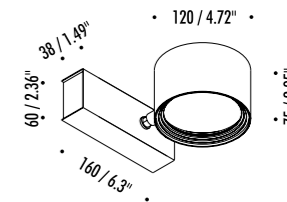

DESIGN DAVIDE GROPPI - 2018
WALL AND CEILING LAMP - METAL

SPOT ENDLESS IOT