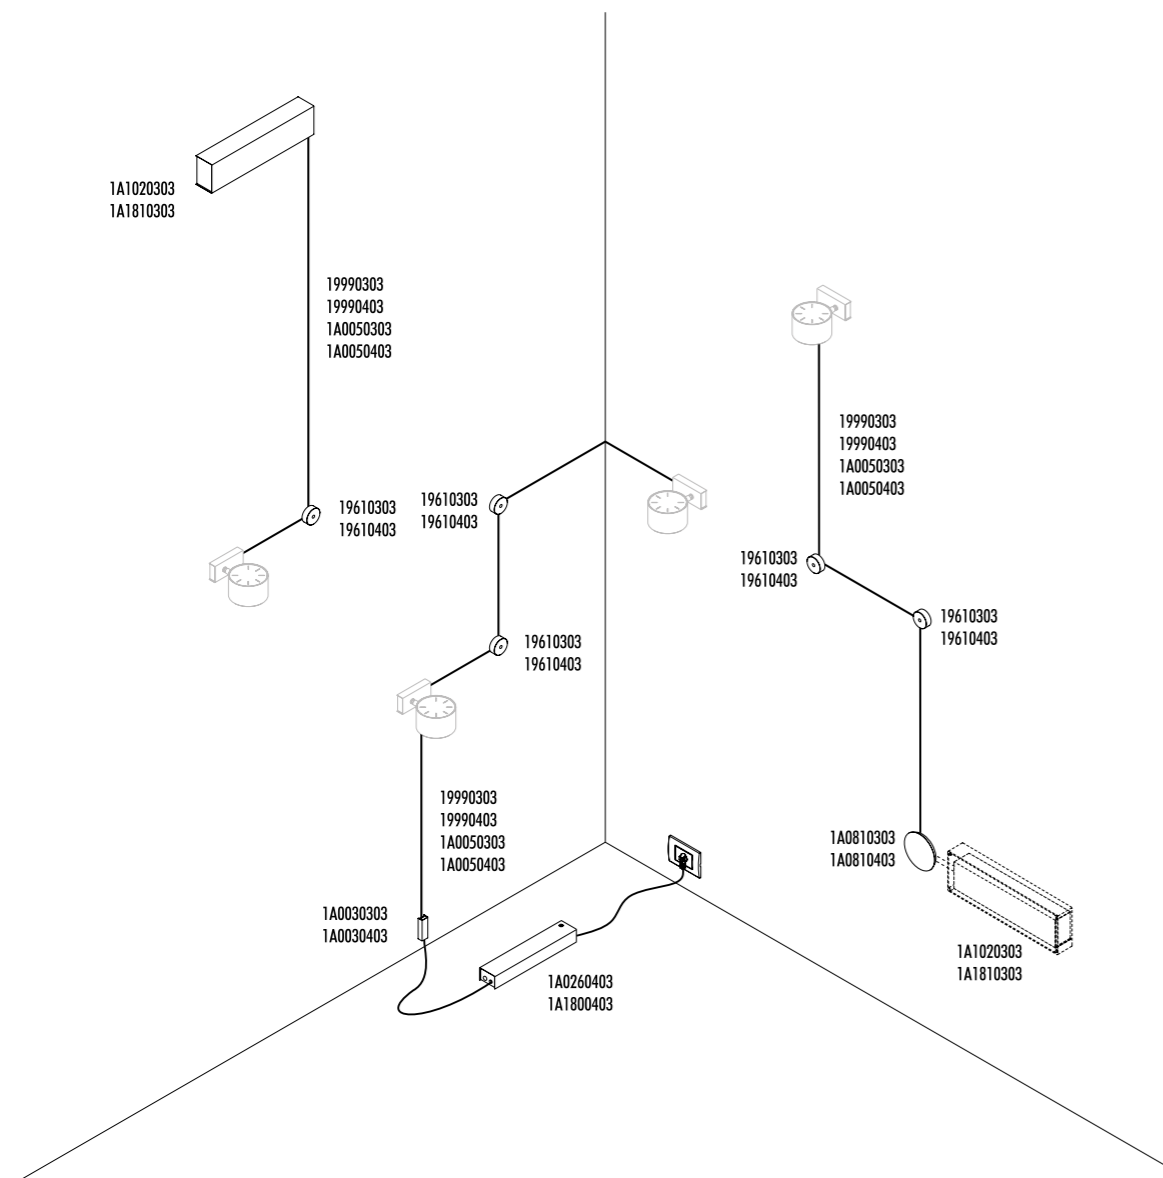

This way current can run anywhere, allowing you to connect more than one luminaire at the same time.

Every space becomes an electronic circuit where light can be positioned with the greatest freedom.

With Endless, one of the greatest dreams of light designers becomes reality: light can be used to draw, create patterns, and engrave the darkness.

Finally freed, light becomes the artist's brush.

The sizes are expressed in millimeters / inches.

19990303	MATT WHITE - 5 m	ENDLESS - MAX 150 W - MAX 48 V DC - MAX 4 A	
19990403	MATT BLACK - 5 m		
1A0050303	MATT WHITE - 10 m		
1A0050403	MATT BLACK - 10 m		