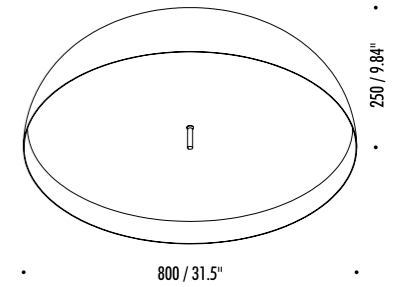

The sizes are expressed in millimeters.

DESIGN OMAR CARRAGLIA - 2016
CEILING LAMP - METAL - METHACRYLATE

SOLEMIO

18430303	MATT WHITE	120 V - 60 Hz 18 W LED - 3000K - 1593 lm - CRI > 90 - DALI - 1-10 V - PUSH DIMMABLE 24 W LED - RGB WIRELESS CONTROL