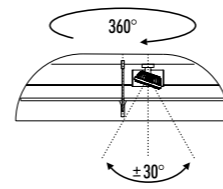

The sizes are expressed in millimeters.

DESIGN OMAR CARRAGLIA - 2016
CEILING LAMP - METAL - METHACRYLATE

SOLEMIO

18430303	MATT WHITE	120 V - 60 Hz 18 W LED - 3000K - 1593 lm - CRI > 90 - DALI - 1-10 V - PUSH DIMMABLE 24 W LED - RGB WIRELESS CONTROL