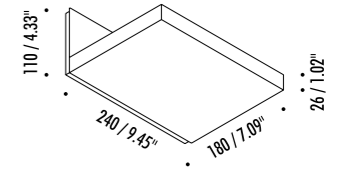

The sizes are expressed in millimeters.

16600303	MATT WHITE - 3000K	SOL 2 LED 120 V - 60 Hz - 27 W LED - 1959 lm - CRI > 80 WHITE WALL BACK PLATE - TRIAC DIMMABLE 
16600303-27	MATT WHITE - 2700K	
16600403	MATT BLACK - 3000K	
16600403-27	MATT BLACK - 2700K	

14710303	MATT WHITE	SOL 2 120 V - 60 Hz - MAX 200 W - R7s WHITE WALL BACK PLATE - BULB NOT INCLUDED
14710403	MATT BLACK	