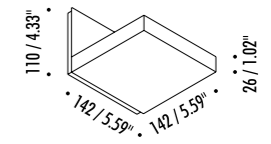

The sizes are expressed in millimeters.

DESIGN OMAR CARRAGLIA - DAVIDE GROPPI - 2003
WALL LAMP - METAL

SOL 1

16590303	MATT WHITE - 3000K	SOL 1 LED 120 V - 60 Hz - 18 W LED - 1305 lm - CRI > 80 WHITE WALL BACK PLATE - TRIAC DIMMABLE 
16590303-27	MATT WHITE - 2700K	
16590403	MATT BLACK - 3000K	
16590403-27	MATT BLACK - 2700K	

13400303	MATT WHITE	SOL 1 120 V - 60 Hz - MAX 150 W - R7s WHITE WALL BACK PLATE - BULB NOT INCLUDED
13400403	MATT BLACK	