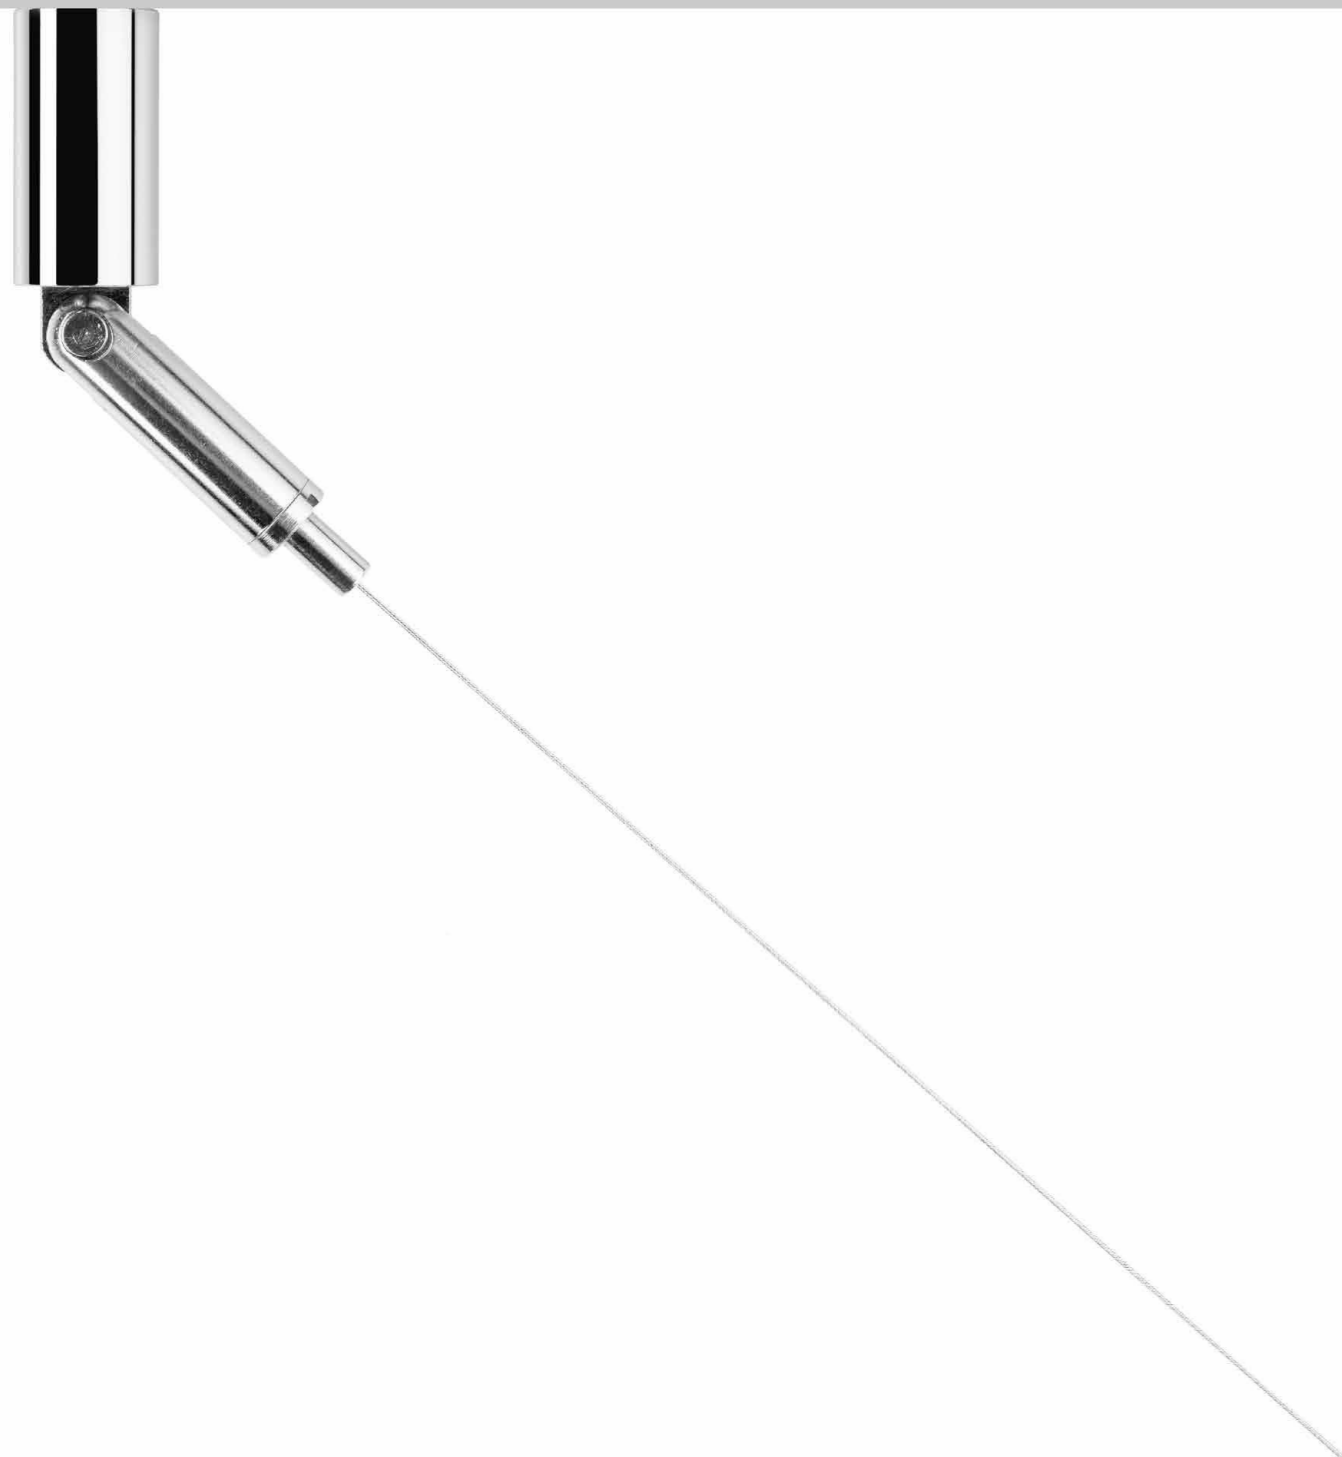

The sizes are expressed in millimeters.

DESIGN DAVIDE GROPPI - 2015
SUSPENSION LAMP - METAL

SIMBIOSI

CEILING ROSE

18040303	MATT WHITE - 3000K	120 V - 60 Hz - 15 W LED - 960 lm - CRI > 90 WHITE CEILING ROSE - 1-10 V - PUSH DIMMABLE OPTIONAL ACCESSORIES SUSPENSION KIT
18040303-27	MATT WHITE - 2700K	

OPTIONAL ACCESSORIES

1A0510003	STANDARD	SLOPED CEILING FIXING KIT	
		COMPATIBLE LAMPS: QuiQuoQua - MASAI - FOSBURY - MOON 120	
1A0520003	STANDARD	SLOPED ROSE FIXING KIT	
		COMPATIBLE LAMPS: MOON 60 - MOON 60 DE - MOON 80	
1A0530003	STANDARD	SLOPED CEILING FIXING HOOK	
		COMPATIBLE LAMPS: MERIDIANA - SIMBIOSI - SHANGHAI	
17270303	MATT WHITE	CLAMP	
17270403	MATT BLACK		