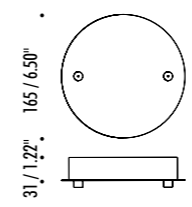

The sizes are expressed in millimeters.

DESIGN DAVIDE GROPPI - 2015
SUSPENSION LAMP - METAL

SIMBIOSI

CEILING ROSE

18040303	MATT WHITE - 3000K	120 V - 60 Hz - 15 W LED - 960 lm - CRI > 90 WHITE CEILING ROSE - 1-10 V - PUSH DIMMABLE OPTIONAL ACCESSORIES SUSPENSION KIT
18040303-27	MATT WHITE - 2700K	