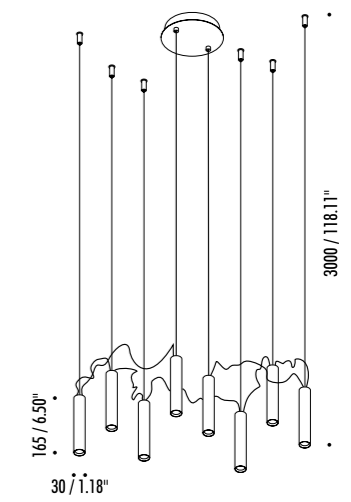

The sizes are expressed in millimeters.

DESIGN DAVIDE GROPPI - 2015
SUSPENSION LAMP - METAL

SIMBIOSI

CEILING ROSE

18040303	MATT WHITE - 3000K	120 V - 60 Hz - 15 W LED - 960 lm - CRI > 90 WHITE CEILING ROSE - 1-10 V - PUSH DIMMABLE OPTIONAL ACCESSORIES SUSPENSION KIT
18040303-27	MATT WHITE - 2700K	

OPTIONAL ACCESSORIES

1A0510003	STANDARD	SLOPED CEILING FIXING KIT	
		COMPATIBLE LAMPS: QuiQuoQua - MASAI - FOSBURY - MOON 120	
1A0520003	STANDARD	SLOPED ROSE FIXING KIT	
		COMPATIBLE LAMPS: MOON 60 - MOON 60 DE - MOON 80	
1A0530003	STANDARD	SLOPED CEILING FIXING HOOK	
		COMPATIBLE LAMPS: MERIDIANA - SIMBIOSI - SHANGHAI	
17270303	MATT WHITE	CLAMP	
17270403	MATT BLACK		