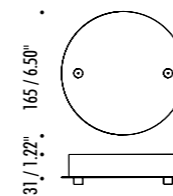

The sizes are expressed in millimeters / inches.

DESIGN DAVIDE GROPPI - 2015  
SUSPENSION LAMP - METAL

SIMBIOSI

CEILING ROSE

1A2870303.27.04	MATT WHITE - 2700K - PUSH	120 V - 60 Hz - 16 W LED 2700K - 931 lm - CRI > 90 / 3000K - 960 lm - CRI > 90
1A2870303.30.04	MATT WHITE - 3000K - PUSH	WHITE CEILING ROSE - DIMMABLE RED WIRES FOR LED MODULES CONNECTION SUSPENSION STAINLESS STEEL CABLES OPTIONAL ACCESSORIES SUSPENSION KIT NOT INCLUDED
1A2872603.27.04	MATT TOTAL BLACK - 2700K - PUSH	120 V - 60 Hz - 16 W LED 2700K - 931 lm - CRI > 90 / 3000K - 960 lm - CRI > 90
1A2872603.30.04	MATT TOTAL BLACK - 3000K - PUSH	BLACK CEILING ROSE - DIMMABLE ANTHRACITE GRAY WIRES FOR LED MODULES CONNECTION SUSPENSION STAINLESS STEEL CABLES OPTIONAL ACCESSORIES SUSPENSION KIT NOT INCLUDED