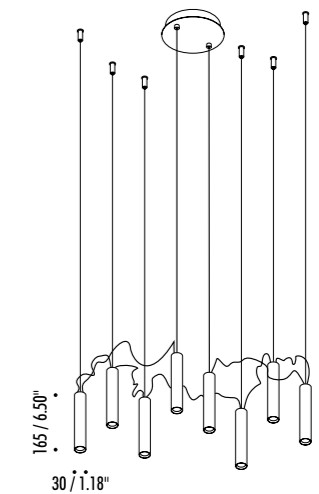

The sizes are expressed in millimeters / inches.

DESIGN DAVIDE GROPPI - 2015  
SUSPENSION LAMP - METAL

SIMBIOSI

CEILING ROSE

1A2870303.27.04	MATT WHITE - 2700K - PUSH	120 V - 60 Hz - 16 W LED 2700K - 931 lm - CRI > 90 / 3000K - 960 lm - CRI > 90
1A2870303.30.04	MATT WHITE - 3000K - PUSH	WHITE CEILING ROSE - DIMMABLE RED WIRES FOR LED MODULES CONNECTION SUSPENSION STAINLESS STEEL CABLES OPTIONAL ACCESSORIES SUSPENSION KIT NOT INCLUDED
1A2872603.27.04	MATT TOTAL BLACK - 2700K - PUSH	120 V - 60 Hz - 16 W LED 2700K - 931 lm - CRI > 90 / 3000K - 960 lm - CRI > 90
1A2872603.30.04	MATT TOTAL BLACK - 3000K - PUSH	BLACK CEILING ROSE - DIMMABLE ANTHRACITE GRAY WIRES FOR LED MODULES CONNECTION SUSPENSION STAINLESS STEEL CABLES OPTIONAL ACCESSORIES SUSPENSION KIT NOT INCLUDED

OPTIONAL ACCESSORIES

1A0510000.00.00	STANDARD	SLOPED CEILING FIXING KIT - NICKEL PLATED - 1 PIECE	
		COMPATIBLE LAMPS: MASAI - FOSBURY - MOON 120	
1A0520000.00.00	STANDARD	SLOPED ROSE FIXING KIT - NICKEL PLATED - 1 PIECE	
		COMPATIBLE LAMPS: MOON 60 - MOON 60 DE - MOON 80	
1A0530000.00.00	STANDARD	SLOPED CEILING FIXING HOOK - CHROME PLATED - 1 PIECE	
		COMPATIBLE LAMPS: MERIDIANA - SIMBIOSI - SHANGHAI	
1A3270300.00.00	MATT WHITE	CLAMP - 1 PIECE	
1A3270400.00.00	MATT BLACK		