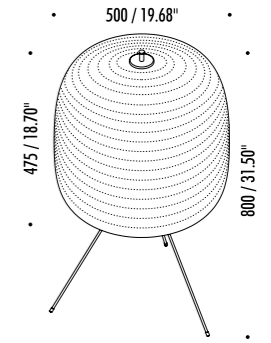

The sizes are expressed in millimeters.

DESIGN DAVIDE GROPPI - PAOLA LENTI - 2013
 OUTDOOR LAMP - METAL - PBT - POLYCARBONATE

SHOJI OUTDOOR

18860003	STANDARD	120 V - 60 Hz - MAX 18 W LED - E26 BLACK CABLE 5 m - BULB NOT INCLUDED