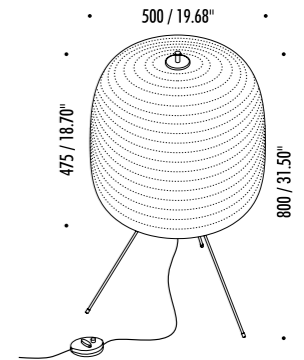

The sizes are expressed in millimeters.

DESIGN DAVIDE GROPPI - PAOLA LENTI - 2013
FLOOR LAMP - METAL - PBT - POLYCARBONATE

SHOJI

18850003	STANDARD	120 V - 60 Hz - MAX 18 W LED - E26 BLACK CABLE - DIMMER - BULB NOT INCLUDED