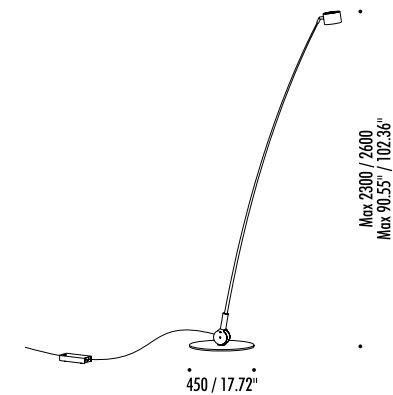

Compasso d'Oro ADI
 Award 2014

18310303	MATT WHITE	SAMPEI 230 120 V - 60 Hz - 15 W LED - 3000K - 1000 lm WHITE CABLE - ADJUSTABLE - DIMMER - MINIMUM 2 PIECES
18310403	MATT BLACK	SAMPEI 230 120 V - 60 Hz - 15 W LED - 3000K - 1000 lm BLACK CABLE - ADJUSTABLE - DIMMER - MINIMUM 2 PIECES

18320303	MATT WHITE	SAMPEI 260 120 V - 60 Hz - 15 W LED - 3000K - 1000 lm WHITE CABLE - ADJUSTABLE - DIMMER - MINIMUM 2 PIECES
18320403	MATT BLACK	SAMPEI 260 120 V - 60 Hz - 15 W LED - 3000K - 1000 lm BLACK CABLE - ADJUSTABLE - DIMMER - MINIMUM 2 PIECES

Compasso d'Oro ADI
 Award 2014

18330303	MATT WHITE	SAMPEI 290 120 V - 60 Hz - 15 W LED - 3000K - 1000 lm WHITE CABLE - ADJUSTABLE - DIMMER - MINIMUM 2 PIECES
18330403	MATT BLACK	SAMPEI 290 120 V - 60 Hz - 15 W LED - 3000K - 1000 lm BLACK CABLE - ADJUSTABLE - DIMMER - MINIMUM 2 PIECES