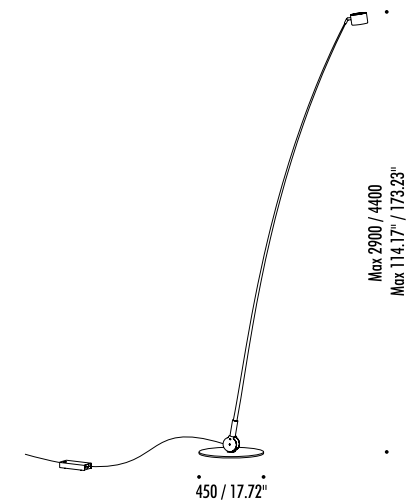

Compasso d'Oro ADI
 Award 2014

18310303	MATT WHITE	SAMPEI 230 120 V - 60 Hz - 15 W LED - 3000K - 1000 lm WHITE CABLE - ADJUSTABLE - DIMMER - MINIMUM 2 PIECES
18310403	MATT BLACK	SAMPEI 230 120 V - 60 Hz - 15 W LED - 3000K - 1000 lm BLACK CABLE - ADJUSTABLE - DIMMER - MINIMUM 2 PIECES

18320303	MATT WHITE	SAMPEI 260 120 V - 60 Hz - 15 W LED - 3000K - 1000 lm WHITE CABLE - ADJUSTABLE - DIMMER - MINIMUM 2 PIECES
18320403	MATT BLACK	SAMPEI 260 120 V - 60 Hz - 15 W LED - 3000K - 1000 lm BLACK CABLE - ADJUSTABLE - DIMMER - MINIMUM 2 PIECES

Compasso d'Oro ADI
 Award 2014

18330303	MATT WHITE	SAMPEI 290 120 V - 60 Hz - 15 W LED - 3000K - 1000 lm WHITE CABLE - ADJUSTABLE - DIMMER - MINIMUM 2 PIECES
18330403	MATT BLACK	SAMPEI 290 120 V - 60 Hz - 15 W LED - 3000K - 1000 lm BLACK CABLE - ADJUSTABLE - DIMMER - MINIMUM 2 PIECES