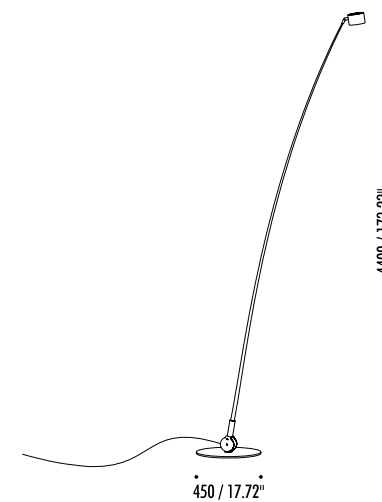

DESIGN ENZO CALABRESE - DAVIDE GROPPI - 2011  
OUTDOOR LAMP - FIBERGLASS - METAL

SAMPEI 440 OUTDOOR

Compasso d'Oro ADI  
Award 2014

17980303	MATT WHITE	MAX 700 mA DC - 10 W LED - 3000K - 720 lm
17980403	MATT BLACK	BLACK CABLE 5 m - ADJUSTABLE
		INCLUDES LED DRIVER INPUT 100-240 V - 50/60 Hz - IP67 - NOT DIMMABLE