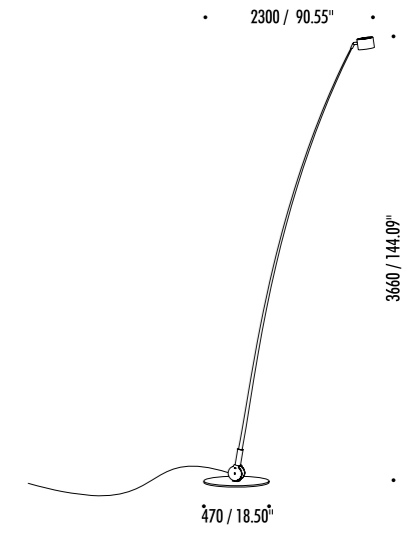

Compasso d'Oro ADI
Award 2014

DESIGN ENZO CALABRESE - DAVIDE GROPPI - 2011
OUTDOOR LAMP - FIBERGLASS - METAL

The sizes are expressed in millimeters.

SAMPEI 440 OUTDOOR

17980303	MATT WHITE - 3000K	MAX 700 mA DC - MAX 8,4 W LED - 639 lm - CRI > 90 BLACK CABLE 5 m - ADJUSTABLE INCLUDES LED DRIVER INPUT 100-240 V - 50/60 Hz - IP67 - NOT DIMMABLE
17980303-27	MATT WHITE - 2700K	
17980403	MATT BLACK - 3000K	
17980403-27	MATT BLACK - 2700K	