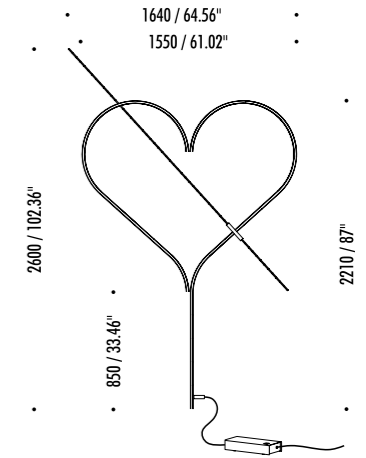

The sizes are expressed in millimeters.

DESIGN DAVIDE GROPPI - 2019
WALL LAMP - ABS - METAL

RAIL

DRIVER

19810003	STANDARD	24 V DC - 22 W LED - 3000K - 2000 lm - CRI > 90 HEART CONFIGURATION INCLUDES POWER SUPPLY KIT WITH PLUG INPUT 100-240 V - 50/60 Hz DIMMER