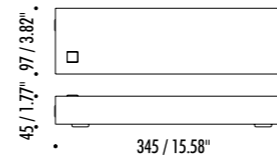

The sizes are expressed in millimeters.

DESIGN DAVIDE GROPPI - 2019
WALL LAMP - ABS - METAL

RAIL

DRIVER

19810003	STANDARD	24 V DC - 22 W LED - 3000K - 2000 lm - CRI > 90 HEART CONFIGURATION INCLUDES POWER SUPPLY KIT WITH PLUG INPUT 100-240 V - 50/60 Hz DIMMER