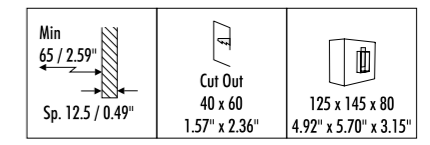

The sizes are expressed in millimeters / inches.

DESIGN 2021
RECESSED WALL LAMP - METAL

FLEXALIGHTING CERTIFICATED
2A-DAGO2 PRODUCT

IP 44

QUAD

1A1510303	MATT WHITE - 3000K	MAX 500 mA DC - 2 W LED 3000K - 133 lm - CRI > 90 / 2700K - 128 lm - CRI > 90 COMPULSORY INSTALLATION KIT NOT INCLUDED PLASTERBOARD CUT-OUT 40 x 60 mm MINIMUM SPACE FOR MOUNTING 65 mm
1A1510303-27	MATT WHITE - 2700K	