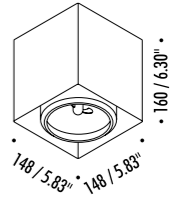

The sizes are expressed in millimeters.

DESIGN 2004  
CEILING LAMP - METAL

PUNTO PL

11960303	MATT WHITE	120 V - 60 Hz - MAX 50 W 12 V - G53 ADJUSTABLE - IGBT DIMMABLE BULB UNIVERSAL ADAPTER INCLUDED BULB NOT INCLUDED
11963403	MATT WHITE - BLACK BICOLOUR	