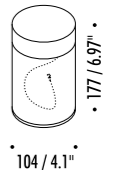

The sizes are expressed in millimeters.

DESIGN DAVIDE GROPPI - MICHELE GROPPI - 2013  
TABLE LAMP - GLASS - METAL

PROFUMO D'ESTATE

17020303	MATT WHITE	LED MODULE WITH BATTERY TOUCH SWITCH BATTERIES 3 x 1,5 V AAA