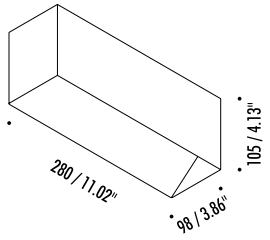

DESIGN DAVIDE GROPPI - 2007
WALL LAMP - METAL

PIÙ

14520303	MATT WHITE	120 V - 60 Hz - MAX 120 W - R7s BULB NOT INCLUDED