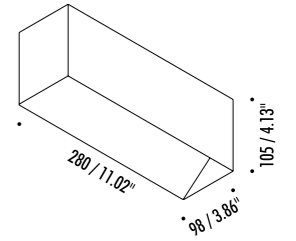

The sizes are expressed in millimeters.

DESIGN DAVIDE GROPPI - 2007  
WALL LAMP - METAL

PIÙ

14520303	MATT WHITE	120 V - 60 Hz - MAX 120 W - R7s BULB NOT INCLUDED