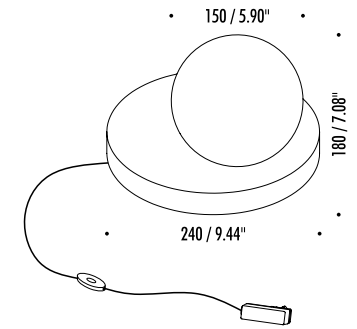

The sizes are expressed in millimeters.

DESIGN OMAR CARRAGLIA - 2019
TABLE LAMP - GLASS - WOOD

PIGRECO

19300003	STANDARD	24 V DC - 6,5 W LED - 3000K - 450 lm - CRI > 90 BLACK CABLE - DIMMER INCLUDES LED DRIVER INPUT 100-240 V - 50/60 Hz