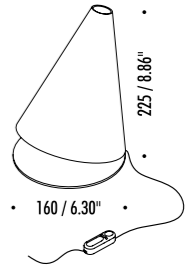

The sizes are expressed in millimeters.

DESIGN FEDERICO DELROSSO - 2009
TABLE LAMP - METAL

PALPEBRA

13390303	MATT WHITE	120 V - 60 Hz - MAX 40 W - E12 WHITE CABLE - DIMMER - BULB NOT INCLUDED