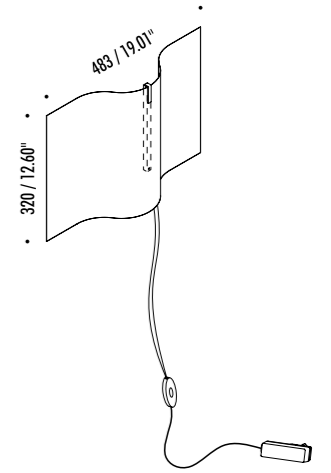

The sizes are expressed in millimeters.

DESIGN ALESSANDRA DALLAGIOVANNA - 2019
WALL LAMP - METHACRYLATE - PA - PET

PAGINA

LED PEN

19790003	STANDARD	24 V DC - 3,6 W LED - 3000K - 280 lm - CRI > 90 LED PEN AND PAPER SHEET WITH MICRO SUCTION CUPS REPOSITIONABLE AT WILL INCLUDES LED DRIVER INPUT 100-240 V - 50/60 Hz BLACK CABLE - DIMMER - INCLUDED 5 FILM WITH MICRO SUCTION CUPS