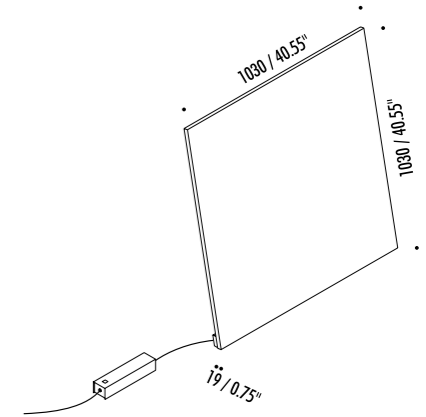

The sizes are expressed in millimeters / inches.

DESIGN DAVIDE GROPPI - 2015
FLOOR LAMP - METAL - METHACRYLATE

PABLO

DRIVER

18180003	STANDARD	120 V - 60 Hz - 30 W LED - RGB WIRELESS CONTROL POWER SUPPLY WITH PLUG - TRANSPARENT CABLE