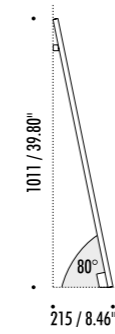

The sizes are expressed in millimeters / inches.

DESIGN DAVIDE GROPPI - 2015
FLOOR LAMP - METAL - METHACRYLATE

PABLO

DRIVER

18180003	STANDARD	120 V - 60 Hz - 30 W LED - RGB WIRELESS CONTROL POWER SUPPLY WITH PLUG - TRANSPARENT CABLE