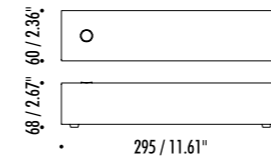

The sizes are expressed in millimeters / inches.

DESIGN DAVIDE GROPPI - 2015
FLOOR LAMP - METAL - METHACRYLATE

PABLO

DRIVER

18180003	STANDARD	120 V - 60 Hz - 30 W LED - RGB WIRELESS CONTROL POWER SUPPLY WITH PLUG - TRANSPARENT CABLE