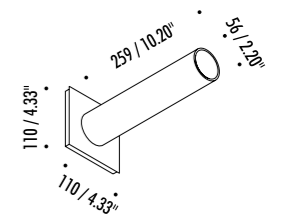

The sizes are expressed in millimeters.

DESIGN DAVIDE GROPPI - 1999
WALL LAMP - GLASS - METAL

OZEN VETRO

10410003	STANDARD	120 V - 60 Hz - MAX 48 W - G9 WHITE WALL BACK PLATE - BULB NOT INCLUDED