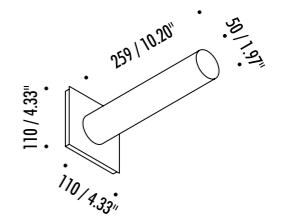

The sizes are expressed in millimeters / inches.

DESIGN DAVIDE GROPPI - 1999
WALL LAMP - METAL

OZEN

10360103	POLISHED CHROME	120 V - 60 Hz - MAX 60 W - G9 WHITE WALL BACK PLATE - BULB NOT INCLUDED
10360303	MATT WHITE	