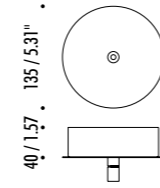

The sizes are expressed in millimeters.

DESIGN MASSIMILIANO ALAJMO - RAFFAELE ALAJMO - 2010
SUSPENSION LAMP - METAL

OVONELPIATTO

CEILING ROSE

15680303	MATT WHITE	120 V - 60 Hz - MAX 20 W 12 V - GU4 WHITE CABLE - WHITE CEILING ROSE - LED BULB INCLUDED
		3,5 W LED - 2700K - 210 lm - CRI 80