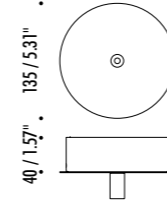

The sizes are expressed in millimeters / inches.

DESIGN MASSIMILIANO ALAJMO - RAFFAELE ALAJMO - 2010
SUSPENSION LAMP - METAL

OVONELPIATTO

CEILING ROSE

1A2880303.00.00	MATT WHITE - ON/OFF	120 V - 60 Hz - MAX 20 W 12 V - GU4 WHITE CABLE - WHITE CEILING ROSE BULB NOT INCLUDED