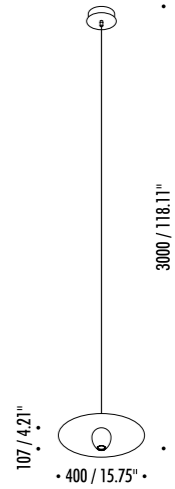

The sizes are expressed in millimeters / inches.

DESIGN MASSIMILIANO ALAJMO - RAFFAELE ALAJMO - 2010
SUSPENSION LAMP - METAL

OVONELPIATTO

CEILING ROSE

1A2880303.00.00	MATT WHITE - ON/OFF	120 V - 60 Hz - MAX 20 W 12 V - GU4 WHITE CABLE - WHITE CEILING ROSE BULB NOT INCLUDED