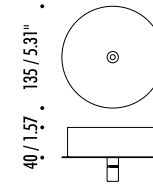

The sizes are expressed in millimeters.

DESIGN MASSIMILIANO ALAJMO - RAFFAELE ALAJMO - 2010
SUSPENSION LAMP - METAL

OVO

CEILING ROSE

15670303	MATT WHITE	120 V - 60 Hz - MAX 20 W 12 V - GU4 WHITE CABLE - WHITE CEILING ROSE - LED BULB INCLUDED
		◀ 3,5 W LED - 2700K - 210 lm - CRI 80