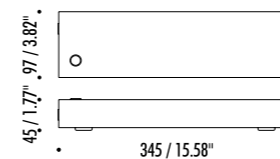

DRIVER

1A1030403	MATT BLACK - 3000K	ORIGINE 290 24 V DC - 20 W LED - 1000 lm - CRI > 90 BLACK CABLE - DIMMER
1A1030403-27	MATT BLACK - 2700K	
1A1040403	MATT BLACK - 3000K	ORIGINE 390 24 V DC - 30 W LED - 1680 lm - CRI > 90 BLACK CABLE - DIMMER
1A1040403-27	MATT BLACK - 2700K	
1A1050403	MATT BLACK - 3000K	ORIGINE 490 24 V DC - 40 W LED - 2380 lm - CRI > 90 BLACK CABLE - DIMMER
1A1050403-27	MATT BLACK - 2700K