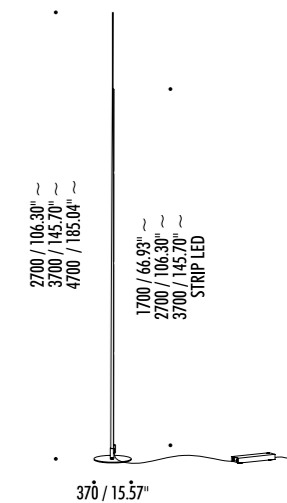

1A1030403	MATT BLACK - 3000K	ORIGINE 290 24 V DC - 20 W LED - 1000 lm - CRI > 90 BLACK CABLE - DIMMER
1A1030403-27	MATT BLACK - 2700K	
1A1040403	MATT BLACK - 3000K	ORIGINE 390 24 V DC - 30 W LED - 1680 lm - CRI > 90 BLACK CABLE - DIMMER
1A1040403-27	MATT BLACK - 2700K	
1A1050403	MATT BLACK - 3000K	ORIGINE 490 24 V DC - 40 W LED - 2380 lm - CRI > 90 BLACK CABLE - DIMMER
1A1050403-27	MATT BLACK - 2700K