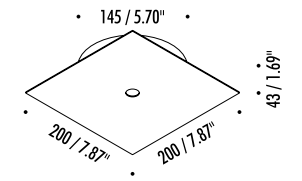

The sizes are expressed in millimeters / inches.

DESIGN DAVIDE GROPPI - 2014
CEILING LAMP - METAL

NULLA PL

1A2500303.27.00	MATT WHITE - 2700K - ON/OFF	120 V - 60 Hz - 8,5 W LED 2700K - 460 lm - CRI > 90 3000K - 495 lm - CRI > 90
1A2500303.30.00	MATT WHITE - 3000K - ON/OFF	