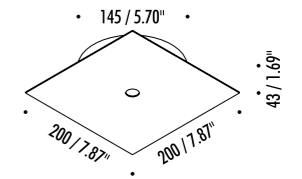

The sizes are expressed in millimeters.

DESIGN DAVIDE GROPPI - 2014
CEILING LAMP - METAL

NULLA PL

19230303	MATT WHITE - 3000K	120 V - 60 Hz - 10 W LED - 375 lm - CRI > 90 NOT DIMMABLE
19230303-27	MATT WHITE - 2700K	