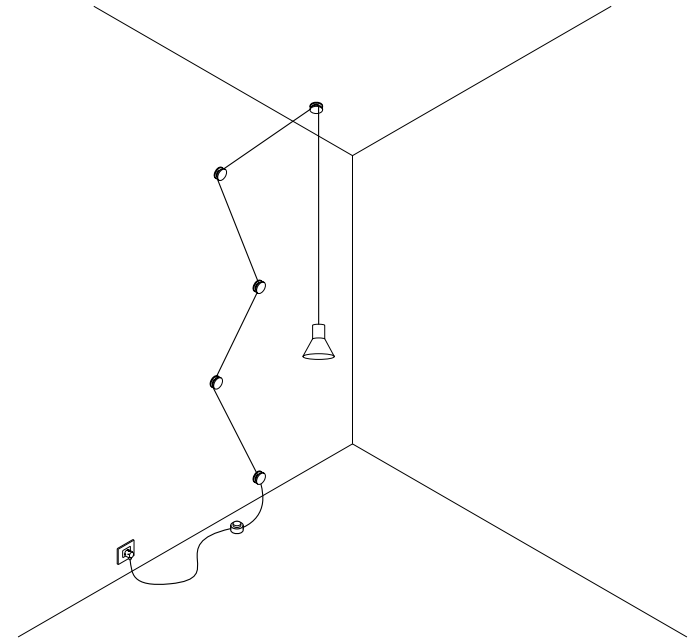

POWER SUPPLY WITH PLUG INSTALLATION

WALL AND CEILING ROSE INSTALLATION