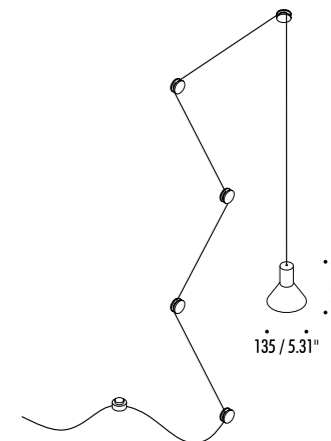

The sizes are expressed in millimeters / inches.

DESIGN DAVIDE GROPPI - BEPPE MERLANO - 2013
SUSPENSION LAMP - METAL

NEURO

CLAMP

17130303	MATT WHITE	120 V - 60 Hz - MAX 10 W LED - GU10 POWER SUPPLY WITH PLUG - WHITE CABLE 10 m INCLUDES SWITCH THAT MUST BE WIRED FIVE CLAMPS INCLUDED - BULB NOT INCLUDED
17130403	MATT BLACK	120 V - 60 Hz - MAX 10 W LED - GU10 POWER SUPPLY WITH PLUG - BLACK CABLE 10 m INCLUDES SWITCH THAT MUST BE WIRED FIVE CLAMPS INCLUDED - BULB NOT INCLUDED

OPTIONAL ACCESSORIES

17470303	MATT WHITE	WALL AND CEILING ROSE
17470403	MATT BLACK	
17270303	MATT WHITE	CLAMP
17270403	MATT BLACK	

POWER SUPPLY WITH PLUG INSTALLATION

WALL AND CEILING ROSE INSTALLATION