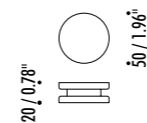

The sizes are expressed in millimeters / inches.

DESIGN DAVIDE GROPPI - BEPPE MERLANO - 2013
SUSPENSION LAMP - METAL

NEURO

CLAMP

17130303	MATT WHITE	120 V - 60 Hz - MAX 10 W LED - GU10 POWER SUPPLY WITH PLUG - WHITE CABLE 10 m INCLUDES SWITCH THAT MUST BE WIRED FIVE CLAMPS INCLUDED - BULB NOT INCLUDED
17130403	MATT BLACK	120 V - 60 Hz - MAX 10 W LED - GU10 POWER SUPPLY WITH PLUG - BLACK CABLE 10 m INCLUDES SWITCH THAT MUST BE WIRED FIVE CLAMPS INCLUDED - BULB NOT INCLUDED