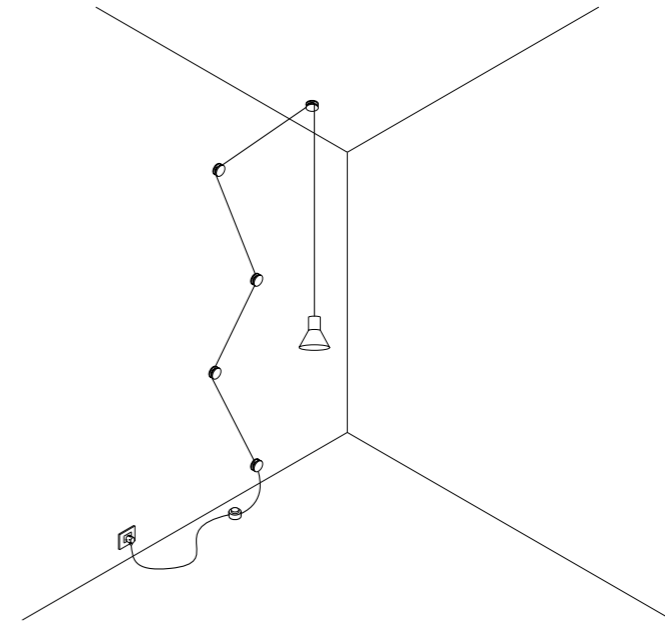

The sizes are expressed in millimeters / inches.

DESIGN DAVIDE GROPPI - BEPPE MERLANO - 2013
SUSPENSION LAMP - METAL

NEURO

CLAMP

17130303	MATT WHITE	120 V - 60 Hz - MAX 10 W LED - GU10 POWER SUPPLY WITH PLUG - WHITE CABLE 10 m INCLUDES SWITCH THAT MUST BE WIRED FIVE CLAMPS INCLUDED - BULB NOT INCLUDED
17130403	MATT BLACK	120 V - 60 Hz - MAX 10 W LED - GU10 POWER SUPPLY WITH PLUG - BLACK CABLE 10 m INCLUDES SWITCH THAT MUST BE WIRED FIVE CLAMPS INCLUDED - BULB NOT INCLUDED

OPTIONAL ACCESSORIES

17470303	MATT WHITE	WALL AND CEILING ROSE
17470403	MATT BLACK	
17270303	MATT WHITE	CLAMP
17270403	MATT BLACK	

POWER SUPPLY WITH PLUG INSTALLATION

WALL AND CEILING ROSE INSTALLATION