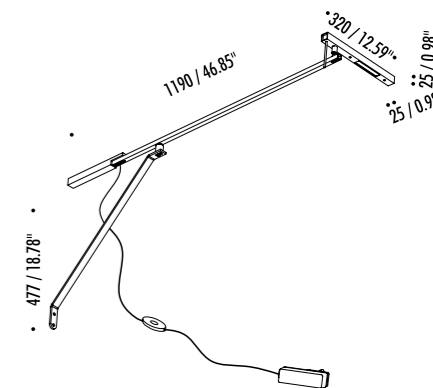

The sizes are expressed in millimeters.

DESIGN DAVIDE GROPPI - 2019  
WALL LAMP - METAL

MORSETTO P

19760403	MATT BLACK	24 V DC - 13 W LED - 3000K - 823 lm - CRI > 90 BLACK CABLE ADJUSTABLE - DIMMER DRIVER LED INCLUSO INPUT 100-240 V - 50/60 Hz