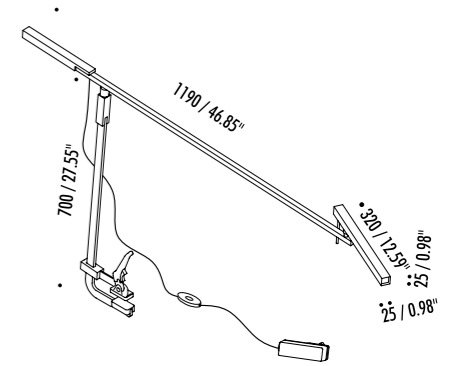

The sizes are expressed in millimeters / inches.

DESIGN DAVIDE GROPPI - 2017  
TABLE LAMP - METAL

MORSETTO

19070403	MATT BLACK	24 V DC - 13 W LED - 3000K - 823 lm - CRI > 90 BLACK CABLE - RED LEVER CLAMP ADJUSTABLE - DIMMER INCLUDES LED DRIVER INPUT 100-240 V - 50/60 Hz