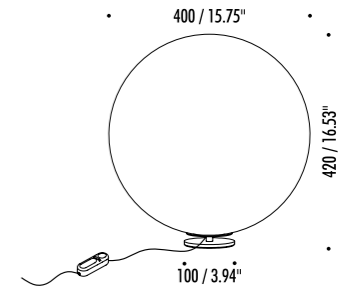

The sizes are expressed in millimeters / inches.

DESIGN DAVIDE GROPPI - 2019
TABLE LAMP - JAPANESE PAPER - METAL - PE

MOON T

19800003	STANDARD	120 V - 60 Hz - MAX 18 W LED - E26 WHITE CABLE - DIMMER - BULB NOT INCLUDED