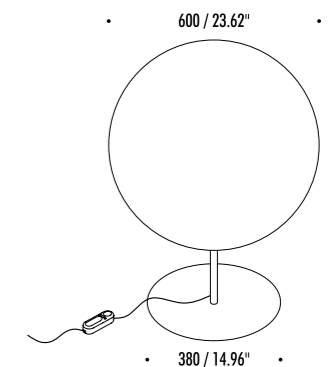

The sizes are expressed in millimeters.

DESIGN DAVIDE GROPPI - 2010  
FLOOR LAMP - JAPANESE PAPER - METAL - PE

MOON F

14820003	STANDARD	120 V - 60 Hz - MAX 25 W LED - E26 WHITE CABLE - DIMMER - BULB NOT INCLUDED