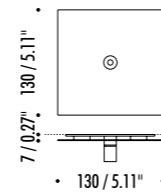

The sizes are expressed in millimeters / inches.

DESIGN OMAR CARRAGLIA - 2006
SUSPENSION LAMP - METAL

UL certification pending

MISS 2

CEILING ROSE

1A2970303.27.00	MATT WHITE - 2700K - ON/OFF	MAX 350 mA DC - 4 W LED 2700K - 312 lm - CRI>90 / 3000K - 312 lm - CRI>90
1A2970303.30.00	MATT WHITE - 3000K - ON/OFF	WHITE CABLE - WHITE CEILING ROSE
1A2970403.27.00	MATT BLACK - 2700K - ON/OFF	INSTALLATION ON PLASTERBOARD WITH FLAT ROSE AND MAGNETIC FIXING COMPULSORY INSTALLATION KIT INCLUDED
1A2970403.30.00	MATT BLACK - 3000K - ON/OFF	PLASTERBOARD CUT-OUT 85 x 97 mm - MINIMUM SPACE FOR MOUNTING 120 mm INCLUDES INDEPENDENT DRIVER INPUT 100-240 V - 50/60 Hz
1A2970803.27.00	BRUSHED BRASS - 2700K - ON/OFF	MAX 350 mA DC - 4 W LED 2700K - 312 lm - CRI>90 / 3000K - 312 lm - CRI>90
1A2970803.30.00	BRUSHED BRASS - 3000K - ON/OFF	BLACK CABLE - BLACK CEILING ROSE
1A2972603.27.00	MATT TOTAL BLACK - 2700K - ON/OFF	INSTALLATION ON PLASTERBOARD WITH FLAT ROSE AND MAGNETIC FIXING COMPULSORY INSTALLATION KIT INCLUDED
1A2972603.30.00	MATT TOTAL BLACK - 3000K - ON/OFF	PLASTERBOARD CUT-OUT 85 x 97 mm - MINIMUM SPACE FOR MOUNTING 120 mm INCLUDES INDEPENDENT DRIVER INPUT 100-240 V - 50/60 Hz