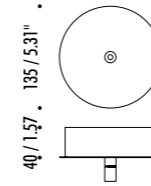

The sizes are expressed in millimeters.

DESIGN OMAR CARRAGLIA - 2006  
SUSPENSION LAMP - METAL

MISS 1

CEILING ROSE

16100303	MATT WHITE - 3000K	120 V - 60 Hz - 5,5 W LED - 312 lm - CRI > 90 WHITE CABLE - WHITE CEILING ROSE - NOT DIMMABLE OPTIONAL ACCESSORIES SUSPENSION KIT
16100303-27	MATT WHITE - 2700K	
16100403	MATT BLACK - 3000K	
16100403-27	MATT BLACK - 2700K	
16100803	BRUSHED BRASS - 3000K	120 V - 60 Hz - 5,5 W LED - 312 lm - CRI > 90 BLACK CABLE - BLACK CEILING ROSE - NOT DIMMABLE OPTIONAL ACCESSORIES SUSPENSION KIT
16100803-27	BRUSHED BRASS - 2700K	