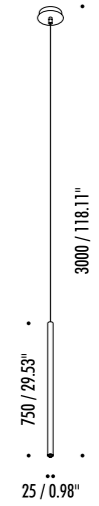

The sizes are expressed in millimeters / inches.

DESIGN OMAR CARRAGLIA - 2006
SUSPENSION LAMP - METAL

UL certification pending

MISS 1

 ENDLESS SYSTEM VERSION AVAILABLE

CEILING ROSE

1A2960303.27.00	MATT WHITE - 2700K - ON/OFF	120 V - 60 Hz - 5,6 W LED
1A2960303.30.00	MATT WHITE - 3000K - ON/OFF	2700K - 312 lm - CRI > 90 / 3000K - 312 lm - CRI > 90
1A2960403.27.00	MATT BLACK - 2700K - ON/OFF	WHITE CABLE - WHITE CEILING ROSE
1A2960403.30.00	MATT BLACK - 3000K - ON/OFF	
1A2960803.27.00	BRUSHED BRASS - 2700K - ON/OFF	120 V - 60 Hz - 5,6 W LED
1A2960803.30.00	BRUSHED BRASS - 3000K - ON/OFF	2700K - 312 lm - CRI > 90 / 3000K - 312 lm - CRI > 90
1A2962603.27.00	MATT TOTAL BLACK - 2700K - ON/OFF	BLACK CABLE - BLACK CEILING ROSE
1A2962603.30.00	MATT TOTAL BLACK - 3000K - ON/OFF	