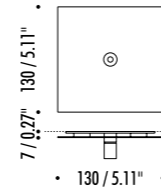

The sizes are expressed in millimeters.

DESIGN OMAR CARRAGLIA - 2006  
SUSPENSION LAMP - METAL

MISS 1

CEILING ROSE

16100303	MATT WHITE - 3000K	120 V - 60 Hz - 5,5 W LED - 312 lm - CRI > 90 WHITE CABLE - WHITE CEILING ROSE - NOT DIMMABLE OPTIONAL ACCESSORIES SUSPENSION KIT
16100303-27	MATT WHITE - 2700K	
16100403	MATT BLACK - 3000K	
16100403-27	MATT BLACK - 2700K	
16100803	BRUSHED BRASS - 3000K	120 V - 60 Hz - 5,5 W LED - 312 lm - CRI > 90 BLACK CABLE - BLACK CEILING ROSE - NOT DIMMABLE OPTIONAL ACCESSORIES SUSPENSION KIT
16100803-27	BRUSHED BRASS - 2700K	

CEILING ROSE

16110303	MATT WHITE - 3000K	MAX 350 mA DC - MAX 4 W LED - 312 lm - CRI > 90 WHITE CABLE - WHITE CEILING ROSE
16110303-27	MATT WHITE - 2700K	INSTALLATION ON PLASTERBOARD WITH FLAT ROSE AND MAGNETIC FIXING COMPULSORY INSTALLATION KIT INCLUDED
16110403	MATT BLACK - 3000K	PLASTERBOARD CUT-OUT 85 x 97 mm - MINIMUM SPACE FOR MOUNTING 120 mm INCLUDES LED DRIVER INPUT 100-240 V - 50/60 Hz - OUTPUT 350 mA DC - NOT DIMMABLE
16110403-27	MATT BLACK - 2700K	
16110803	BRUSHED BRASS - 3000K	MAX 350 mA DC - MAX 4 W LED - 312 lm - CRI > 90 BLACK CABLE - BLACK CEILING ROSE
16110803-27	BRUSHED BRASS - 2700K	INSTALLATION ON PLASTERBOARD WITH FLAT ROSE AND MAGNETIC FIXING COMPULSORY INSTALLATION KIT INCLUDED
		PLASTERBOARD CUT-OUT 85 x 97 mm - MINIMUM SPACE FOR MOUNTING 120 mm INCLUDES LED DRIVER INPUT 100-240 V - 50/60 Hz - OUTPUT 350 mA DC - NOT DIMMABLE