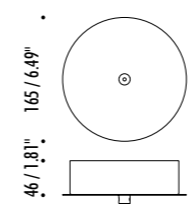

The sizes are expressed in millimeters / inches.

DESIGN OMAR CARRAGLIA - 2006
SUSPENSION LAMP - METAL

UL certification pending

MISS 1

 ENDLESS SYSTEM VERSION AVAILABLE

CEILING ROSE

1A2960303.27.00	MATT WHITE - 2700K - ON/OFF	120 V - 60 Hz - 5,6 W LED
1A2960303.30.00	MATT WHITE - 3000K - ON/OFF	2700K - 312 lm - CRI > 90 / 3000K - 312 lm - CRI > 90
1A2960403.27.00	MATT BLACK - 2700K - ON/OFF	WHITE CABLE - WHITE CEILING ROSE
1A2960403.30.00	MATT BLACK - 3000K - ON/OFF	
1A2960803.27.00	BRUSHED BRASS - 2700K - ON/OFF	120 V - 60 Hz - 5,6 W LED
1A2960803.30.00	BRUSHED BRASS - 3000K - ON/OFF	2700K - 312 lm - CRI > 90 / 3000K - 312 lm - CRI > 90
1A2962603.27.00	MATT TOTAL BLACK - 2700K - ON/OFF	BLACK CABLE - BLACK CEILING ROSE
1A2962603.30.00	MATT TOTAL BLACK - 3000K - ON/OFF	

The sizes are expressed in millimeters / inches.

DESIGN OMAR CARRAGLIA - 2006
SUSPENSION LAMP - METAL

UL certification pending

MISS 2

CEILING ROSE

1A2970303.27.00	MATT WHITE - 2700K - ON/OFF	MAX 350 mA DC - 4 W LED 2700K - 312 lm - CRI>90 / 3000K - 312 lm - CRI>90
1A2970303.30.00	MATT WHITE - 3000K - ON/OFF	WHITE CABLE - WHITE CEILING ROSE
1A2970403.27.00	MATT BLACK - 2700K - ON/OFF	INSTALLATION ON PLASTERBOARD WITH FLAT ROSE AND MAGNETIC FIXING COMPULSORY INSTALLATION KIT INCLUDED
1A2970403.30.00	MATT BLACK - 3000K - ON/OFF	PLASTERBOARD CUT-OUT 85 x 97 mm - MINIMUM SPACE FOR MOUNTING 120 mm INCLUDES INDEPENDENT DRIVER INPUT 100-240 V - 50/60 Hz
1A2970803.27.00	BRUSHED BRASS - 2700K - ON/OFF	MAX 350 mA DC - 4 W LED 2700K - 312 lm - CRI>90 / 3000K - 312 lm - CRI>90
1A2970803.30.00	BRUSHED BRASS - 3000K - ON/OFF	BLACK CABLE - BLACK CEILING ROSE
1A2972603.27.00	MATT TOTAL BLACK - 2700K - ON/OFF	INSTALLATION ON PLASTERBOARD WITH FLAT ROSE AND MAGNETIC FIXING COMPULSORY INSTALLATION KIT INCLUDED
1A2972603.30.00	MATT TOTAL BLACK - 3000K - ON/OFF	PLASTERBOARD CUT-OUT 85 x 97 mm - MINIMUM SPACE FOR MOUNTING 120 mm INCLUDES INDEPENDENT DRIVER INPUT 100-240 V - 50/60 Hz