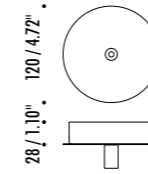

The sizes are expressed in millimeters / inches.

DESIGN OMAR CARRAGLIA - 2006
SUSPENSION LAMP - METAL

UL certification pending

MISS 1

 ENDLESS SYSTEM VERSION AVAILABLE

CEILING ROSE

1A2960303.27.00	MATT WHITE - 2700K - ON/OFF	120 V - 60 Hz - 5,6 W LED
1A2960303.30.00	MATT WHITE - 3000K - ON/OFF	2700K - 312 lm - CRI > 90 / 3000K - 312 lm - CRI > 90
1A2960403.27.00	MATT BLACK - 2700K - ON/OFF	WHITE CABLE - WHITE CEILING ROSE
1A2960403.30.00	MATT BLACK - 3000K - ON/OFF	
1A2960803.27.00	BRUSHED BRASS - 2700K - ON/OFF	120 V - 60 Hz - 5,6 W LED
1A2960803.30.00	BRUSHED BRASS - 3000K - ON/OFF	2700K - 312 lm - CRI > 90 / 3000K - 312 lm - CRI > 90
1A2962603.27.00	MATT TOTAL BLACK - 2700K - ON/OFF	BLACK CABLE - BLACK CEILING ROSE
1A2962603.30.00	MATT TOTAL BLACK - 3000K - ON/OFF	

The sizes are expressed in millimeters / inches.

DESIGN OMAR CARRAGLIA - 2006
SUSPENSION LAMP - METAL

UL certification pending

MISS 2

CEILING ROSE

1A2970303.27.00	MATT WHITE - 2700K - ON/OFF	MAX 350 mA DC - 4 W LED 2700K - 312 lm - CRI>90 / 3000K - 312 lm - CRI>90
1A2970303.30.00	MATT WHITE - 3000K - ON/OFF	WHITE CABLE - WHITE CEILING ROSE
1A2970403.27.00	MATT BLACK - 2700K - ON/OFF	INSTALLATION ON PLASTERBOARD WITH FLAT ROSE AND MAGNETIC FIXING COMPULSORY INSTALLATION KIT INCLUDED
1A2970403.30.00	MATT BLACK - 3000K - ON/OFF	PLASTERBOARD CUT-OUT 85 x 97 mm - MINIMUM SPACE FOR MOUNTING 120 mm INCLUDES INDEPENDENT DRIVER INPUT 100-240 V - 50/60 Hz
1A2970803.27.00	BRUSHED BRASS - 2700K - ON/OFF	MAX 350 mA DC - 4 W LED 2700K - 312 lm - CRI>90 / 3000K - 312 lm - CRI>90
1A2970803.30.00	BRUSHED BRASS - 3000K - ON/OFF	BLACK CABLE - BLACK CEILING ROSE
1A2972603.27.00	MATT TOTAL BLACK - 2700K - ON/OFF	INSTALLATION ON PLASTERBOARD WITH FLAT ROSE AND MAGNETIC FIXING COMPULSORY INSTALLATION KIT INCLUDED
1A2972603.30.00	MATT TOTAL BLACK - 3000K - ON/OFF	PLASTERBOARD CUT-OUT 85 x 97 mm - MINIMUM SPACE FOR MOUNTING 120 mm INCLUDES INDEPENDENT DRIVER INPUT 100-240 V - 50/60 Hz