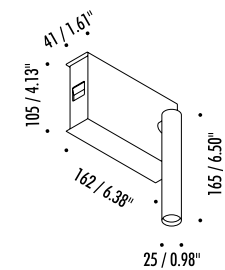

DESIGN OMAR CARRAGLIA - 2015  
WALL LAMP - METAL

MIRA SWITCH

18240303	MATT WHITE	120 V - 60 Hz - 7,5 W LED - 3000K - 630 lm ADJUSTABLE - NOT DIMMABLE
18240403	MATT BLACK	