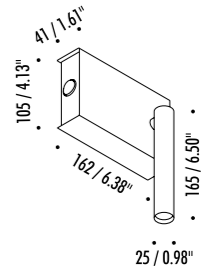

The sizes are expressed in millimeters / inches.

DESIGN OMAR CARRAGLIA - 2015  
WALL LAMP - METAL

MIRA SWITCH

18240303	MATT WHITE - 3000K	120 V - 60 Hz - 7,5 W LED - 352 lm - CRI > 90 ADJUSTABLE - NOT DIMMABLE
18240303-27	MATT WHITE - 2700K	
18240403	MATT BLACK - 3000K	
18240403-27	MATT BLACK - 2700K	