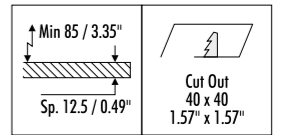

The sizes are expressed in millimeters.

DESIGN OMAR CARRAGLIA - 2015
RECESSED CEILING LAMP - METAL

MIRA R

17290303	MATT WHITE - 3000K	MAX 500 mA DC - MAX 5,6 W LED - 352 lm - CRI > 90 PLASTERBOARD CUT-OUT 40 x 40 mm MINIMUM SPACE FOR MOUNTING 85 mm ADJUSTABLE INCLUDES LED DRIVER INPUT 100-240 V - 50/60 Hz - NOT DIMMABLE
17290303-27	MATT WHITE - 2700K	
17290403	MATT BLACK - 3000K	
17290403-27	MATT BLACK - 2700K	