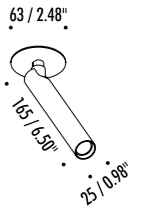

The sizes are expressed in millimeters.

DESIGN OMAR CARRAGLIA - 2015
RECESSED CEILING LAMP - METAL

MIRA R

17290303	MATT WHITE - 3000K	MAX 500 mA DC - MAX 5,6 W LED - 352 lm - CRI > 90 PLASTERBOARD CUT-OUT 40 x 40 mm MINIMUM SPACE FOR MOUNTING 85 mm ADJUSTABLE INCLUDES LED DRIVER INPUT 100-240 V - 50/60 Hz - NOT DIMMABLE
17290303-27	MATT WHITE - 2700K	
17290403	MATT BLACK - 3000K	
17290403-27	MATT BLACK - 2700K	