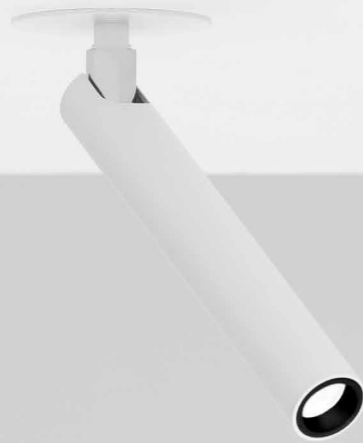

The sizes are expressed in millimeters.

DESIGN OMAR CARRAGLIA - 2015
RECESSED CEILING LAMP - METAL

MIRA R

17290303	MATT WHITE - 3000K	MAX 500 mA DC - MAX 5,6 W LED - 352 lm - CRI > 90 PLASTERBOARD CUT-OUT 40 x 40 mm MINIMUM SPACE FOR MOUNTING 85 mm ADJUSTABLE INCLUDES LED DRIVER INPUT 100-240 V - 50/60 Hz - NOT DIMMABLE
17290303-27	MATT WHITE - 2700K	
17290403	MATT BLACK - 3000K	
17290403-27	MATT BLACK - 2700K	