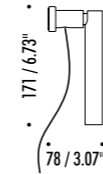

The sizes are expressed in millimeters.

DESIGN OMAR CARRAGLIA - 2015
WALL LAMP - METAL

MIRA MAGNETIC

18160303	MATT WHITE - 3000K	MAX 500 mA DC - MAX 5,6 W LED - 352 lm - CRI > 90 MAGNETIC FIXING - WHITE CABLE 3 m ADJUSTABLE INCLUDES LED DRIVER INPUT 100-240 V - 50/60 Hz - NOT DIMMABLE
18160303-27	MATT WHITE - 2700K	
18160403	MATT BLACK - 3000K	MAX 500 mA DC - MAX 5,6 W LED - 352 lm - CRI > 90 MAGNETIC FIXING - BLACK CABLE 3 m ADJUSTABLE INCLUDES LED DRIVER INPUT 100-240 V - 50/60 Hz - NOT DIMMABLE
18160403-27	MATT BLACK - 2700K	