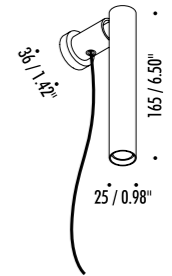

The sizes are expressed in millimeters.

DESIGN OMAR CARRAGLIA - 2015
WALL LAMP - METAL

MIRA MAGNETIC

18160303	MATT WHITE - 3000K	MAX 500 mA DC - MAX 5,6 W LED - 352 lm - CRI > 90 MAGNETIC FIXING - WHITE CABLE 3 m ADJUSTABLE INCLUDES LED DRIVER INPUT 100-240 V - 50/60 Hz - NOT DIMMABLE
18160303-27	MATT WHITE - 2700K	
18160403	MATT BLACK - 3000K	MAX 500 mA DC - MAX 5,6 W LED - 352 lm - CRI > 90 MAGNETIC FIXING - BLACK CABLE 3 m ADJUSTABLE INCLUDES LED DRIVER INPUT 100-240 V - 50/60 Hz - NOT DIMMABLE
18160403-27	MATT BLACK - 2700K	