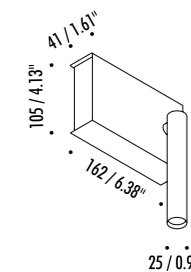

The sizes are expressed in millimeters.

DESIGN OMAR CARRAGLIA - 2012  
WALL LAMP - METAL

MIRA

18810303	MATT WHITE - 3000K	120 V - 60 Hz - 7,5 W LED - 352 lm - CRI > 90 ADJUSTABLE - 1-10 V - PUSH DIMMABLE
18810303-27	MATT WHITE - 2700K	
18810403	MATT BLACK - 3000K	
18810403-27	MATT BLACK - 2700K	