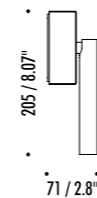

The sizes are expressed in millimeters.

DESIGN OMAR CARRAGLIA - 2012  
WALL LAMP - METAL

MIRA

18810303	MATT WHITE - 3000K	120 V - 60 Hz - 7,5 W LED - 352 lm - CRI > 90 ADJUSTABLE - 1-10 V - PUSH DIMMABLE
18810303-27	MATT WHITE - 2700K	
18810403	MATT BLACK - 3000K	
18810403-27	MATT BLACK - 2700K	