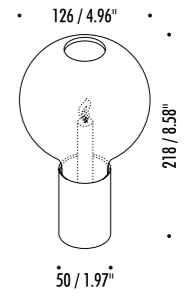

The sizes are expressed in millimeters.

DESIGN OMAR CARRAGLIA - DAVIDE GROPPI - 2014  
CANDLE - METAL - GLASS

LIGHT MY FIRE

17520303	MATT WHITE	CANDLE INCLUDED MINIMUM 8 PIECES

OPTIONAL ACCESSORIES

18200003	STANDARD	10 CANDLES
----------	----------	------------