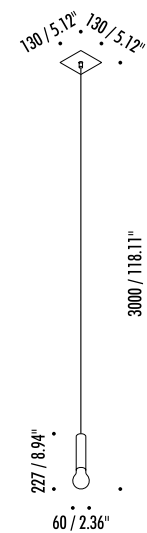

17610303	MATT WHITE	120 V - 60 Hz - 5,5 W LED - 3000K - 420 lm WHITE CABLE - WHITE CEILING ROSE - NOT DIMMABLE

17620303	MATT WHITE	350 mA DC - 4 W LED - 3000K - 420 lm WHITE CABLE - WHITE CEILING ROSE INSTALLATION ON PLASTERBOARD WITH FLAT ROSE AND MAGNETIC FIXING COMPULSORY INSTALLATION KIT INCLUDED PLASTERBOARD CUT-OUT 85 x 97 mm MINIMUM SPACE FOR MOUNTING 120 mm NOT DIMMABLE INCLUDES LED DRIVER INPUT 100 / 240 V - 50 / 60 Hz - OUTPUT 350 mA DC